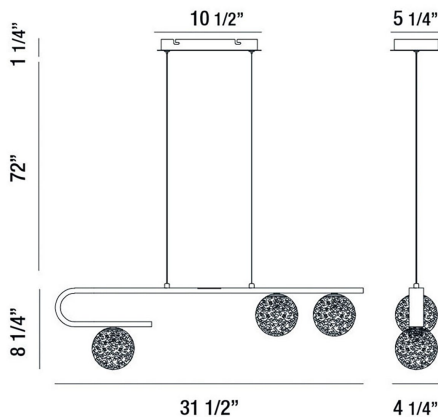

PHILLIMORE, 32" LINEAR CHANDELIER

PRODUCT DETAILS

No.	:	37350-017
Product Color	:	BRUSHED GOLD
Product Material	:	METAL
Shade / Accent Colour	:	CLEAR
Shade / Accent Material	:	GLASS
Length	:	31.5"
Width	:	4.25"
Height	:	8.25"
Overall Height	:	81.5"
Weight	:	6.5lbs

LIGHT SOURCE DETAILS

Number of Bulbs	:	3 / 3
Light Source	:	LED / LED
Light Source Type	:	INTEGRATED LED / INTEGRATED LED
Input Voltage	:	120 / 120V
Bulb Voltage	:	120 / 120V
Socket Type	:	LED / LED
Wattage	:	9 / 9W
Total Wattage	:	9 / 9W
Delivered Lumens	:	720 / 720lm
Kelvin	:	3500 / 3500K
CRI	:	80+ / 80+
Bulb Included	:	Yes / Yes
Dimmable	:	Yes / Yes

OPTIONS AVAILABLE

ITEM NO.	FINISH	SHADE
37350-017	BRUSHED GOLD	CLEAR
37350-017	BRUSHED GOLD	CLEAR

TECHNICAL DETAILS

Hanging Support Type	:	AIRCRAFT CABLE
Hanging Support Length	:	72"
Canopy / Backplate Length	:	10.5"
Canopy / Backplate Height	:	1.25"
Canopy / Backplate Width	:	5.25"
Approval	:	
Title 24	:	Yes