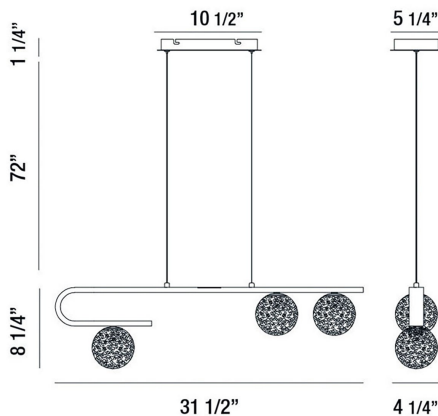

PHILLIMORE, 3-LIGHT 32IN INTEGRATED LED LINEAR CHANDELIER

PRODUCT DETAILS

No.	:	37350-017
Product Color	:	SATIN GOLD PAINT
Product Material	:	METAL
Shade / Accent Colour	:	CLEAR
Shade / Accent Material	:	GLASS
Length	:	31.5"
Width	:	4.25"
Height	:	8.25"
Overall Height	:	81.5"
Weight	:	7.9LBS

LIGHT SOURCE DETAILS

Number of Bulbs	:	3
Light Source	:	LED
Light Source Type	:	INTEGRATED LED
Input Voltage	:	120V
Bulb Voltage	:	120V
Socket Type	:	INTEGRATED
Wattage	:	3 X 3.6W
Total Wattage	:	11W
Delivered Lumens	:	720LM
Kelvin	:	3500K
CRI	:	80
Bulb Included	:	YES
Dimmable	:	YES

OPTIONS AVAILABLE

ITEM NO.	FINISH	SHADE
37350-017	SATIN GOLD PAINT	CLEAR

TECHNICAL DETAILS

Hanging Support Type	:	AIRCRAFT CABLE
Canopy / Backplate Length	:	10.5"
Canopy / Backplate Height	:	1.25"
Canopy / Backplate Width	:	5.25"
IP Rating	:	IP22
Approval	:	<input type="checkbox"/>
Title 24	:	YES
Beam Angle	:	360