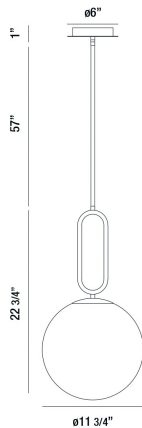

PROSPECT, 12IN PENDANT

PRODUCT DETAILS

No.	:	37349-011
Product Color	:	GOLD
Product Material	:	METAL
Shade / Accent Colour	:	CLEAR
Shade / Accent Material	:	GLASS
Diameter	:	11.75"
Height	:	22.75"
Overall Height	:	80.75"
Weight	:	6.6LBS

LIGHT SOURCE DETAILS

Number of Bulbs	:	1
Light Source Type	:	A19
Input Voltage	:	120V
Bulb Voltage	:	120V
Socket Type	:	E26
Wattage	:	1 X 60W
Total Wattage	:	60W
Bulb Included	:	NO
Dimmable	:	YES

OPTIONS AVAILABLE

ITEM NO. 37349-011	FINISH GOLD	SHADE CLEAR
------------------------------	-----------------------	-----------------------

TECHNICAL DETAILS

Hanging Support Type	:	ROD
Rods Included	:	3"+6"+12"+18"+18"
Canopy / Backplate Height	:	1.75"
Canopy / Backplate Dia.	:	6"
IP Rating	:	IP22
Approval	:	
Beam Angle	:	360