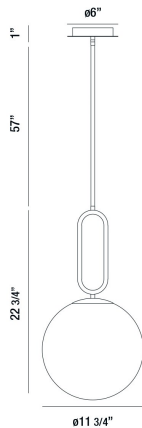

PROSPECT, 12IN PENDANT

PRODUCT DETAILS

No.	:	37349-011
Product Color	:	GOLD
Product Material	:	METAL
Shade / Accent Colour	:	CLEAR
Shade / Accent Material	:	GLASS
Diameter	:	11.75"
Height	:	22.75"
Overall Height	:	80.75"
Weight	:	6.6LBS

LIGHT SOURCE DETAILS

Number of Bulbs	:	1
Light Source Type	:	A19
Input Voltage	:	120V
Bulb Voltage	:	120V
Socket Type	:	E26
Wattage	:	1 X 60W
Total Wattage	:	60W
Bulb Included	:	NO
Dimmable	:	YES

OPTIONS AVAILABLE

ITEM NO. 37349-011	FINISH GOLD	SHADE CLEAR
------------------------------	-----------------------	-----------------------

TECHNICAL DETAILS

Hanging Support Type	:	ROD
Rods Included	:	3"+6"+12"+18"+18"
Canopy / Backplate Height	:	1.75"
Canopy / Backplate Dia.	:	6"
IP Rating	:	IP22
Approval	:	<input type="checkbox"/>
Beam Angle	:	360