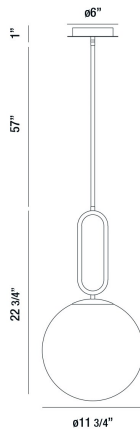

PROSPECT, 12" ROUND PENDANT

PRODUCT DETAILS

No.	:	37349-011
Product Color	:	GOLD
Product Material	:	METAL
Shade / Accent Colour	:	CLEAR
Shade / Accent Material	:	GLASS
Diameter	:	11.75"
Height	:	22.75"
Overall Height	:	80.75"
Weight	:	6.6lbs

LIGHT SOURCE DETAILS

Number of Bulbs	:	1 / 1
Light Source	:	Incandescent / Incandescent
Light Source Type	:	A19 / A19
Input Voltage	:	120 / 120V
Bulb Voltage	:	120 / 120V
Socket Type	:	E26 / E26
Wattage	:	60 / 60W
Total Wattage	:	60 / 60W
Bulb Included	:	No / No
Dimmable	:	Yes / Yes

OPTIONS AVAILABLE

ITEM NO.	FINISH	SHADE
37349-011	GOLD	CLEAR
37349-011	GOLD	CLEAR

TECHNICAL DETAILS

Hanging Support Type	:	ROD
Hanging Support Length	:	57"
Rods Included	:	3"+6"+12"+18"+18"
Canopy / Backplate Height	:	1"
Canopy / Backplate Dia.	:	6"
Approval	:	