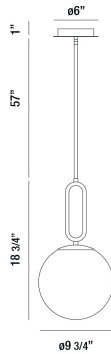

PROSPECT, 10" ROUND PENDANT

PRODUCT DETAILS

No.	:	37348-014
Product Color	:	GOLD
Product Material	:	METAL
Shade / Accent Colour	:	CLEAR
Shade / Accent Material	:	GLASS
Diameter	:	9.75"
Height	:	18.75"
Overall Height	:	76.75"
Weight	:	3.6LBS

LIGHT SOURCE DETAILS

Number of Bulbs	:	1
Light Source	:	INCANDESCENT
Light Source Type	:	A19
Input Voltage	:	120V
Bulb Voltage	:	120V
Socket Type	:	E26
Wattage	:	60W
Total Wattage	:	60W
Bulb Included	:	NO
Dimmable	:	YES

OPTIONS AVAILABLE

ITEM NO.	FINISH	SHADE
37348-014	GOLD	CLEAR

TECHNICAL DETAILS

Hanging Support Type	:	ROD
Hanging Support Length	:	57"
Rods Included	:	3"+6"+12"+18"+18"
Canopy / Backplate Height	:	1"
Canopy / Backplate Dia.	:	6"
Location	:	DRY
Approval	:	