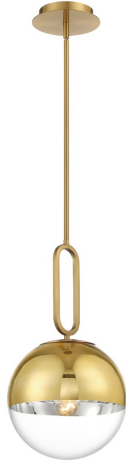

## PROSPECT, 10IN PENDANT

### PRODUCT DETAILS

No.	:	37348-014
Product Color	:	GOLD
Product Material	:	METAL
Shade / Accent Colour	:	CLEAR
Shade / Accent Material	:	GLASS
Diameter	:	9.75"
Height	:	18.75"
Overall Height	:	76.75"
Weight	:	3.6LBS

### LIGHT SOURCE DETAILS

Number of Bulbs	:	1
Light Source Type	:	A19
Input Voltage	:	120V
Bulb Voltage	:	120V
Socket Type	:	E26
Wattage	:	1 X 60W
Total Wattage	:	60W
Bulb Included	:	NO
Dimmable	:	YES

### OPTIONS AVAILABLE

<b>ITEM NO.</b> 37348-014	<b>FINISH</b> GOLD	<b>SHADE</b> CLEAR
------------------------------	-----------------------	-----------------------