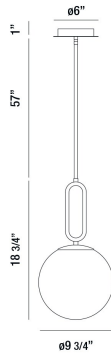

## PROSPECT, 10IN PENDANT

### PRODUCT DETAILS

No.	:	37348-014
Product Color	:	GOLD
Product Material	:	METAL
Shade / Accent Colour	:	CLEAR
Shade / Accent Material	:	GLASS
Diameter	:	9.75"
Height	:	18.75"
Overall Height	:	76.75"
Weight	:	3.6LBS

### TECHNICAL DETAILS

Hanging Support Type	:	ROD
Rods Included	:	3"+6"+12"+18"+18"
Canopy / Backplate Height	:	1.75"
Canopy / Backplate Dia.	:	6"
IP Rating	:	IP22
Location	:	DRY
Approval	:	
Beam Angle	:	360