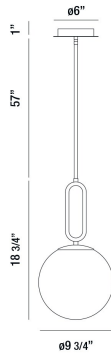

## PROSPECT, 10IN PENDANT

### PRODUCT DETAILS

No.	:	37348-014
Product Color	:	GOLD
Product Material	:	METAL
Shade / Accent Colour	:	CLEAR
Shade / Accent Material	:	GLASS
Diameter	:	9.75"
Height	:	18.75"
Overall Height	:	76.75"
Weight	:	3.6LBS

### TECHNICAL DETAILS

Hanging Support Type	:	ROD
Rods Included	:	3"+6"+12"+18"+18"
Canopy / Backplate Height	:	1.75"
Canopy / Backplate Dia.	:	6"
IP Rating	:	IP22
Location	:	DRY
Approval	:	<input type="checkbox"/>
Beam Angle	:	360