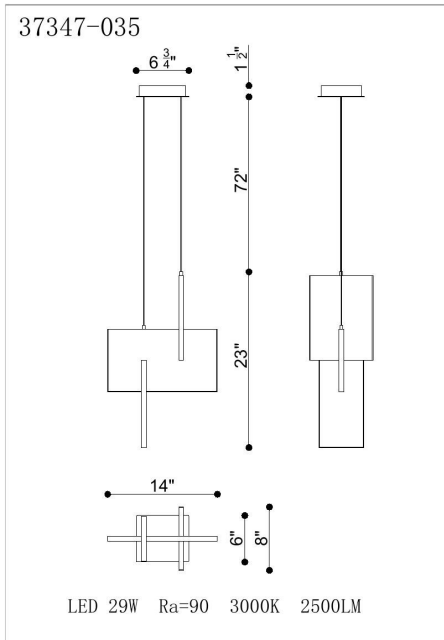

COBURG, 23IN INTEGRATED LED PENDANT

PRODUCT DETAILS

No.	:	37347-023
Product Color	:	ANODIZED BLACK
Product Material	:	METAL
Shade / Accent Colour	:	WHITE
Shade / Accent Material	:	ACRYLIC
Length	:	14"
Width	:	8"
Height	:	23"
Overall Height	:	95"
Weight	:	1.4LBS

LIGHT SOURCE DETAILS

Number of Bulbs	:	1
Light Source	:	LED
Light Source Type	:	INTEGRATED LED
Input Voltage	:	120V
Bulb Voltage	:	120V
Socket Type	:	INTEGRATED
Wattage	:	1 X 29W
Total Wattage	:	29W
Delivered Lumens	:	800LM
Kelvin	:	3000K
CRI	:	90
Bulb Included	:	YES
Dimmable	:	YES

OPTIONS AVAILABLE

ITEM NO.	FINISH	SHADE
37347-017	GOLD	
37347-023	ANODIZED BLACK	
37347-035	ANODIZED SILVER	

TECHNICAL DETAILS

Hanging Support Type	:	WIRE
Canopy / Backplate Length	:	6.75"
Canopy / Backplate Height	:	1.5"
Canopy / Backplate Width	:	6"
IP Rating	:	IP22
Location	:	DRY
Approval	:	<input type="checkbox"/>
Beam Angle	:	360