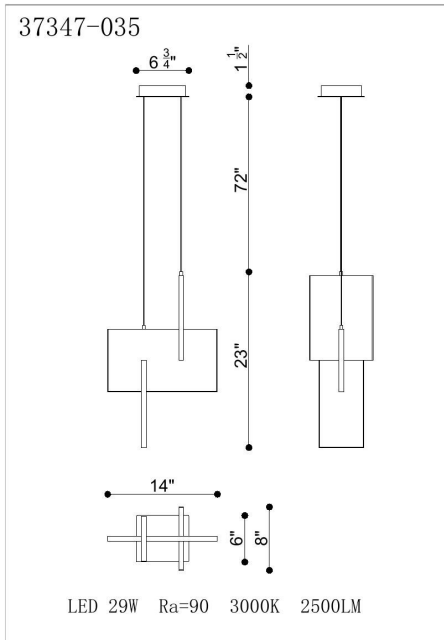

### PRODUCT DETAILS

No.	:	37347-017
Product Color	:	GOLD
Product Material	:	METAL
Shade / Accent Colour	:	WHITE
Shade / Accent Material	:	ACRYLIC
Length	:	14"
Width	:	8"
Height	:	23"
Overall Height	:	95"
Weight	:	1.4LBS

### LIGHT SOURCE DETAILS

Number of Bulbs	:	1
Light Source	:	LED
Light Source Type	:	INTEGRATED LED
Input Voltage	:	120V
Bulb Voltage	:	120V
Socket Type	:	INTEGRATED
Wattage	:	1 X 29W
Total Wattage	:	29W
Delivered Lumens	:	800LM
Kelvin	:	3000K
CRI	:	90
Bulb Included	:	YES
Dimmable	:	YES

### TECHNICAL DETAILS

Hanging Support Type	:	WIRE
Canopy / Backplate Length	:	6.75"
Canopy / Backplate Height	:	1.5"
Canopy / Backplate Width	:	6"
IP Rating	:	IP22
Location	:	DRY
Approval	:	
Beam Angle	:	360