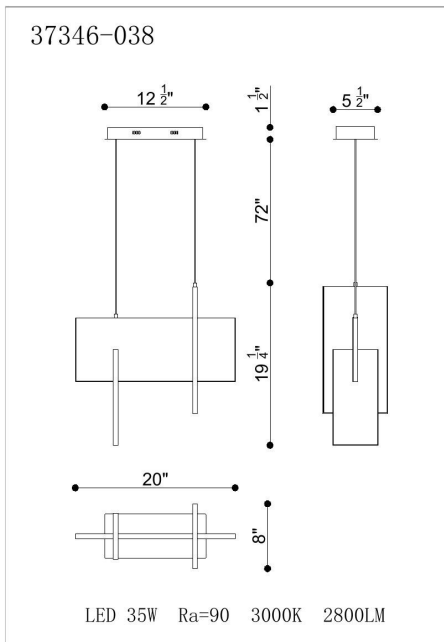

COBURG, 20IN INTEGRATED LED PENDANT CHANDELIER

PRODUCT DETAILS

No.	:	37346-038
Product Color	:	ALUMINUM OXIDE
Product Material	:	METAL
Shade / Accent Material	:	~
Length	:	20"
Width	:	8"
Height	:	19.25"
Overall Height	:	92"
Weight	:	10.3LBS

LIGHT SOURCE DETAILS

Number of Bulbs	:	1
Light Source	:	LED
Light Source Type	:	INTEGRATED LED
Input Voltage	:	120V
Bulb Voltage	:	120V
Socket Type	:	INTEGRATED
Wattage	:	1 X 35W
Total Wattage	:	35W
Delivered Lumens	:	910LM
Kelvin	:	3000K
CRI	:	90
Bulb Included	:	YES
Dimmable	:	YES

OPTIONS AVAILABLE

ITEM NO.	FINISH	SHADE
37346-010	GOLD	
37346-027	ANODIZED BLACK	
37346-038	ALUMINUM OXIDE	

TECHNICAL DETAILS

Hanging Support Type	:	WIRE
Canopy / Backplate Length	:	12.5"
Canopy / Backplate Height	:	1.5"
Canopy / Backplate Width	:	5.5"
IP Rating	:	IP22
Location	:	DRY
Approval	:	<input type="checkbox"/>
Beam Angle	:	360