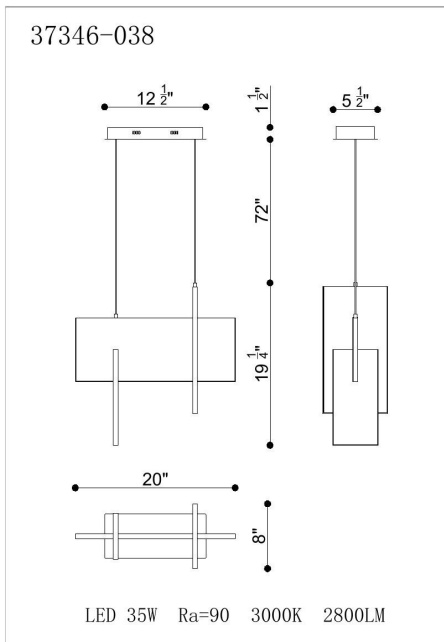

COBURG, 20IN INTEGRATED LED PENDANT CHANDELIER

PRODUCT DETAILS

No.	:	37346-027
Product Color	:	ANODIZED BLACK
Product Material	:	METAL
Shade / Accent Colour	:	WHITE
Shade / Accent Material	:	ACRYLIC
Length	:	20"
Width	:	8"
Height	:	19.25"
Overall Height	:	92"
Weight	:	10.3LBS

LIGHT SOURCE DETAILS

Number of Bulbs	:	1
Light Source	:	LED
Light Source Type	:	INTEGRATED LED
Input Voltage	:	120V
Bulb Voltage	:	120V
Socket Type	:	INTEGRATED
Wattage	:	1 X 35W
Total Wattage	:	35W
Delivered Lumens	:	910LM
Kelvin	:	3000K
CRI	:	90
Bulb Included	:	YES
Dimmable	:	YES

OPTIONS AVAILABLE

ITEM NO.	FINISH	SHADE
37346-010	GOLD	
37346-027	ANODIZED BLACK	
37346-038	ALUMINUM OXIDE	

TECHNICAL DETAILS

Hanging Support Type	:	WIRE
Canopy / Backplate Length	:	12.5"
Canopy / Backplate Height	:	1.5"
Canopy / Backplate Width	:	5.5"
IP Rating	:	IP22
Location	:	DRY
Approval	:	<input type="checkbox"/>
Beam Angle	:	360