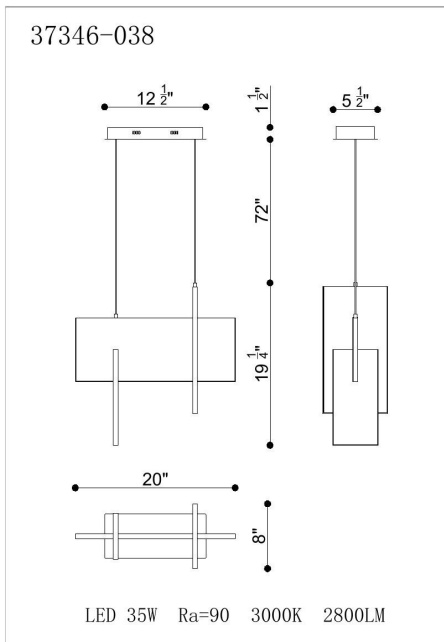

### PRODUCT DETAILS

No.	:	37346-010
Product Color	:	GOLD
Product Material	:	METAL
Shade / Accent Colour	:	WHITE
Shade / Accent Material	:	ACRYLIC
Length	:	20"
Width	:	8"
Height	:	19.25"
Overall Height	:	92"
Weight	:	10.3LBS

### LIGHT SOURCE DETAILS

Number of Bulbs	:	1
Light Source	:	LED
Light Source Type	:	INTEGRATED LED
Input Voltage	:	120V
Bulb Voltage	:	120V
Socket Type	:	INTEGRATED
Wattage	:	1 X 35W
Total Wattage	:	35W
Delivered Lumens	:	910LM
Kelvin	:	3000K
CRI	:	90
Bulb Included	:	YES
Dimmable	:	YES

### TECHNICAL DETAILS

Hanging Support Type	:	WIRE
Canopy / Backplate Length	:	12.5"
Canopy / Backplate Height	:	1.5"
Canopy / Backplate Width	:	5.5"
IP Rating	:	IP22
Location	:	DRY
Approval	:	<input type="checkbox"/>
Beam Angle	:	360