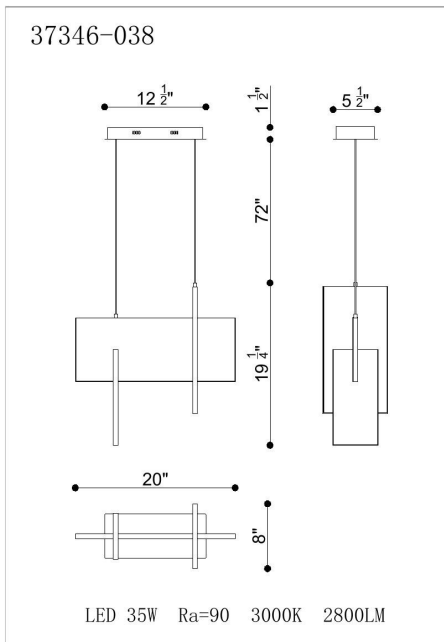

### PRODUCT DETAILS

No.	:	37346-010
Product Color	:	GOLD
Product Material	:	METAL
Shade / Accent Colour	:	WHITE
Shade / Accent Material	:	ACRYLIC
Length	:	20"
Width	:	8"
Height	:	19.25"
Overall Height	:	92"
Weight	:	10.3LBS

### LIGHT SOURCE DETAILS

Number of Bulbs	:	1
Light Source	:	LED
Light Source Type	:	INTEGRATED LED
Input Voltage	:	120V
Bulb Voltage	:	120V
Socket Type	:	INTEGRATED
Wattage	:	1 X 35W
Total Wattage	:	35W
Delivered Lumens	:	910LM
Kelvin	:	3000K
CRI	:	90
Bulb Included	:	YES
Dimmable	:	YES

### TECHNICAL DETAILS

Hanging Support Type	:	WIRE
Canopy / Backplate Length	:	12.5"
Canopy / Backplate Height	:	1.5"
Canopy / Backplate Width	:	5.5"
IP Rating	:	IP22
Location	:	DRY
Approval	:	
Beam Angle	:	360