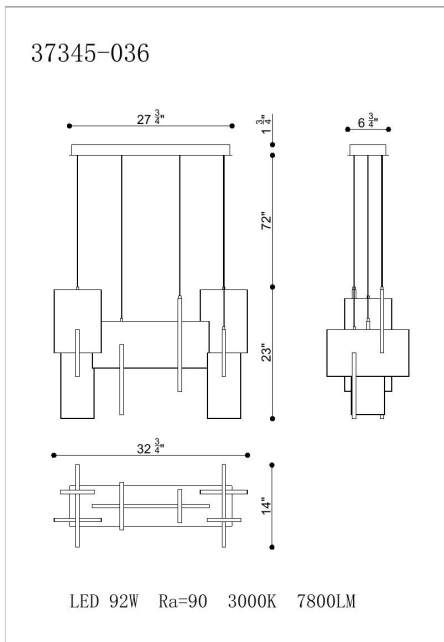

### PRODUCT DETAILS

No.	:	37345-013
Product Color	:	GOLD
Product Material	:	METAL
Shade / Accent Colour	:	WHITE
Shade / Accent Material	:	ACRYLIC
Length	:	32.75"
Width	:	14"
Height	:	23"
Overall Height	:	96.75"
Weight	:	16.7LBS

### LIGHT SOURCE DETAILS

Number of Bulbs	:	1
Light Source	:	LED
Light Source Type	:	INTEGRATED LED
Input Voltage	:	120V
Bulb Voltage	:	120V
Socket Type	:	INTEGRATED
Wattage	:	1 X 93W
Total Wattage	:	93W
Delivered Lumens	:	1950LM
Kelvin	:	3000K
CRI	:	90
Bulb Included	:	YES
Dimmable	:	YES

### TECHNICAL DETAILS

Hanging Support Type	:	AIRCRAFT CABLE
Canopy / Backplate Length	:	27.75"
Canopy / Backplate Height	:	1.5"
Canopy / Backplate Width	:	1.75"
IP Rating	:	IP22
Location	:	DRY
Approval	:	<input type="checkbox"/>
Beam Angle	:	360