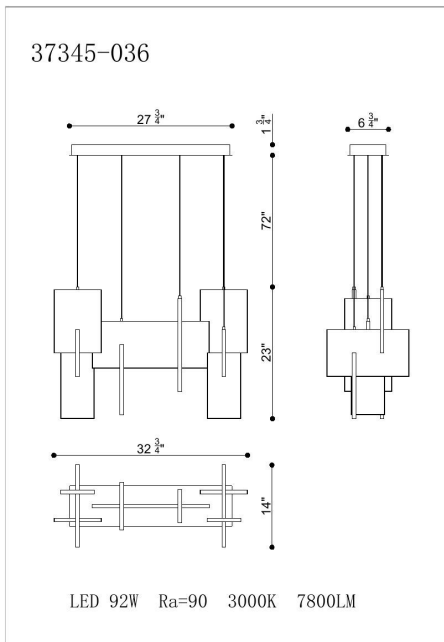

### PRODUCT DETAILS

No.	:	37345-013
Product Color	:	GOLD
Product Material	:	METAL
Shade / Accent Colour	:	WHITE
Shade / Accent Material	:	ACRYLIC
Length	:	32.75"
Width	:	14"
Height	:	23"
Overall Height	:	96.75"
Weight	:	16.7LBS

### LIGHT SOURCE DETAILS

Number of Bulbs	:	1
Light Source	:	LED
Light Source Type	:	INTEGRATED LED
Input Voltage	:	120V
Bulb Voltage	:	120V
Socket Type	:	INTEGRATED
Wattage	:	1 X 93W
Total Wattage	:	93W
Delivered Lumens	:	1950LM
Kelvin	:	3000K
CRI	:	90
Bulb Included	:	YES
Dimmable	:	YES

### TECHNICAL DETAILS

Hanging Support Type	:	AIRCRAFT CABLE
Canopy / Backplate Length	:	27.75"
Canopy / Backplate Height	:	1.5"
Canopy / Backplate Width	:	1.75"
IP Rating	:	IP22
Location	:	DRY
Approval	:	
Beam Angle	:	360