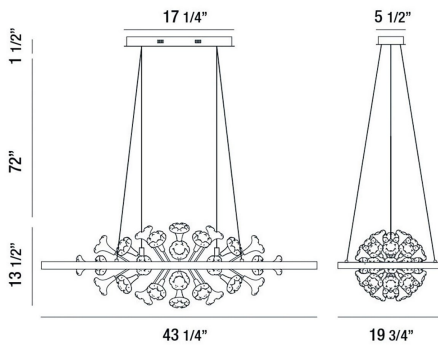

CLAYTON, 43IN INTEGRATED LED CHANDELIER

PRODUCT DETAILS

No.	:	37344-016
Product Color	:	BRUSHED SILVER
Product Material	:	METAL
Shade / Accent Colour	:	CLEAR
Shade / Accent Material	:	GLASS
Length	:	43.25"
Width	:	19.75"
Height	:	13.5"
Overall Height	:	87"
Weight	:	9.9LBS

LIGHT SOURCE DETAILS

Number of Bulbs	:	1
Light Source	:	LED
Light Source Type	:	INTEGRATED LED
Input Voltage	:	120V
Bulb Voltage	:	120V
Socket Type	:	INTEGRATED
Wattage	:	1 X 40W
Total Wattage	:	40W
Delivered Lumens	:	1465LM
Kelvin	:	3000K
CRI	:	90
Bulb Included	:	YES
Dimmable	:	YES

OPTIONS AVAILABLE

ITEM NO.	FINISH	SHADE
37344-016	BRUSHED SILVER	CLEAR

TECHNICAL DETAILS

Hanging Support Type	:	AIRCRAFT CABLE
Canopy / Backplate Length	:	17.25"
Canopy / Backplate Height	:	1.5"
Canopy / Backplate Width	:	5.5"
Canopy / Backplate Dia.	:	6.25"
IP Rating	:	IP22
Approval	:	<input type="checkbox"/>
Beam Angle	:	360