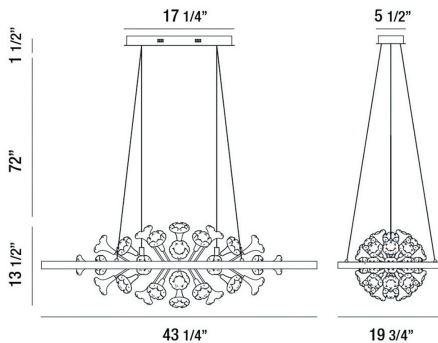

CLAYTON, 43" OVAL CHANDELIER

PRODUCT DETAILS

No.	:	37344-016
Product Color	:	SILVER WITH BRUSHED GOLD
Product Material	:	METAL
Shade / Accent Colour	:	CLEAR
Shade / Accent Material	:	GLASS
Length	:	43.25"
Width	:	19.75"
Height	:	13.5"
Overall Height	:	87"
Weight	:	25.7LBS

ITEM NO.	FINISH	SHADE
37344-016	SILVER WITH BRUSHED GOLD	CLEAR

TECHNICAL DETAILS

Hanging Support Type	:	AIRCRAFT CABLE
Hanging Support Length	:	72"
Canopy / Backplate Length	:	17.25"
Canopy / Backplate Height	:	1.5"
Canopy / Backplate Width	:	5.5"
Approval	:	
Title 24	:	YES