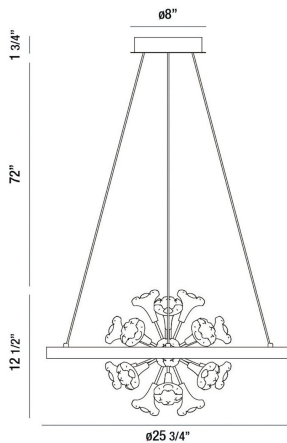

CLAYTON, 26IN INTEGRATED LED PENDANT CHANDELIER

PRODUCT DETAILS

No.	:	37342-012
Product Color	:	BRUSHED SILVER
Product Material	:	METAL
Shade / Accent Colour	:	CLEAR
Shade / Accent Material	:	GLASS
Diameter	:	25.75"
Height	:	12.5"
Overall Height	:	86.25"
Weight	:	17.5LBS

LIGHT SOURCE DETAILS

Number of Bulbs	:	1
Light Source	:	LED
Light Source Type	:	INTEGRATED LED
Input Voltage	:	120V
Bulb Voltage	:	120V
Socket Type	:	INTEGRATED
Wattage	:	1 X 35W
Total Wattage	:	35W
Delivered Lumens	:	1315LM
Kelvin	:	3000K
CRI	:	90
Bulb Included	:	YES
Dimmable	:	YES

OPTIONS AVAILABLE

ITEM NO.	FINISH	SHADE
37342-012	BRUSHED SILVER	CLEAR

TECHNICAL DETAILS

Hanging Support Type	:	AIRCRAFT CABLE
Canopy / Backplate Height	:	2.25"
Canopy / Backplate Dia.	:	23.5"
IP Rating	:	IP22
Approval	:	<input type="checkbox"/>
Beam Angle	:	360