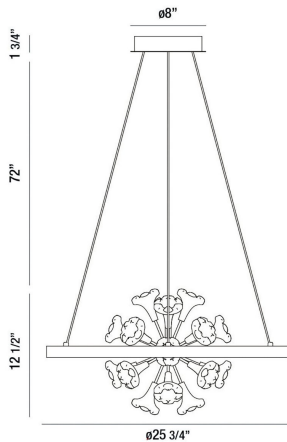

CLAYTON, 26" ROUND CHANDELIER

PRODUCT DETAILS

No.	:	37342-012
Product Color	:	SILVER WITH BRUSHED GOLD
Product Material	:	METAL
Shade / Accent Colour	:	CLEAR
Shade / Accent Material	:	GLASS
Diameter	:	25.75"
Height	:	12.5"
Overall Height	:	86.25"
Weight	:	15.6lbs

LIGHT SOURCE DETAILS

Number of Bulbs	:	1 / 1
Light Source	:	LED / LED
Light Source Type	:	INTEGRATED LED / INTEGRATED LED
Input Voltage	:	120 / 120V
Bulb Voltage	:	120 / 120V
Socket Type	:	LED / LED
Wattage	:	30 / 30W
Total Wattage	:	30 / 30W
Delivered Lumens	:	1315 / 1315lm
Kelvin	:	3000 / 3000K
CRI	:	90+ / 90+
Bulb Included	:	Yes / Yes
Dimmable	:	Yes / Yes

OPTIONS AVAILABLE

ITEM NO.	FINISH	SHADE
37342-012	SILVER WITH BRUSHED GOLD	CLEAR
37342-012	SILVER WITH BRUSHED GOLD	CLEAR

TECHNICAL DETAILS

Hanging Support Type	:	AIRCRAFT CABLE
Hanging Support Length	:	72"
Canopy / Backplate Height	:	1.75"
Canopy / Backplate Dia.	:	8"
Approval	:	
Title 24	:	Yes