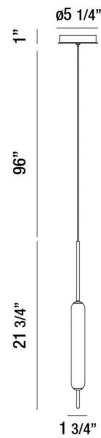

## CUMBERLAND, 22IN INTEGRATED LED PENDANT

### PRODUCT DETAILS

No.	:	37237-028
Product Color	:	GOLD
Product Material	:	METAL
Shade / Accent Colour	:	WHITE
Shade / Accent Material	:	GLASS
Diameter	:	5.25"
Height	:	21.75"
Overall Height	:	118.75"
Weight	:	17.5LBS

### LIGHT SOURCE DETAILS

Number of Bulbs	:	1
Light Source	:	LED
Light Source Type	:	INTEGRATED LED
Input Voltage	:	120V
Bulb Voltage	:	120V
Socket Type	:	INTEGRATED
Wattage	:	1 X 10W
Total Wattage	:	10W
Delivered Lumens	:	810LM
Kelvin	:	3000K
CRI	:	90
Bulb Included	:	YES
Dimmable	:	YES

### TECHNICAL DETAILS

Hanging Support Type	:	WIRE
Canopy / Backplate Height	:	1.75"
Canopy / Backplate Dia.	:	11"
IP Rating	:	IP22
Location	:	DRY
Approval	:	<input type="checkbox"/>
Title 24	:	YES
Beam Angle	:	360