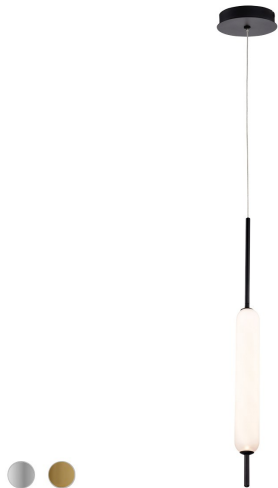

CUMBERLAND, 2" PENDANT

PRODUCT DETAILS

No.	:	37237-011
Product Color	:	BLACK
Product Material	:	METAL
Shade / Accent Colour	:	WHITE
Shade / Accent Material	:	GLASS
Diameter	:	5.25"
Height	:	21.75"
Overall Height	:	118.75"
Weight	:	1.4LBS

LIGHT SOURCE DETAILS

Light Source Type	:	INTEGRATED LED
Input Voltage	:	120V
Bulb Voltage	:	120V
Socket Type	:	LED
Total Wattage	:	10W
Delivered Lumens	:	810LM
Kelvin	:	3000K
CRI	:	90+
Dimmable	:	YES

OPTIONS AVAILABLE

ITEM NO.	FINISH	SHADE
37237-011	BLACK	WHITE
37237-028	ANTIQUE BRASS	WHITE

TECHNICAL DETAILS

Hanging Support Type	:	WIRE
Hanging Support Length	:	96"
Canopy / Backplate Height	:	1"
Canopy / Backplate Dia.	:	5.25"
IP Rating	:	20
Location	:	DRY
Approval	:	
Title 24	:	YES