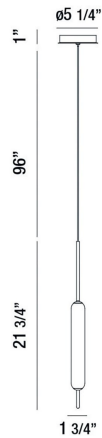

CUMBERLAND, 2" PENDANT

PRODUCT DETAILS

No.	:	37237-011
Product Color	:	BLACK
Product Material	:	METAL
Shade / Accent Colour	:	WHITE
Shade / Accent Material	:	GLASS
Diameter	:	5.25"
Height	:	21.75"
Overall Height	:	118.75"
Weight	:	1.4LBS

LIGHT SOURCE DETAILS

Light Source Type	:	INTEGRATED LED
Input Voltage	:	120V
Bulb Voltage	:	120V
Socket Type	:	LED
Total Wattage	:	10W
Delivered Lumens	:	810LM
Kelvin	:	3000K
CRI	:	90+
Dimmable	:	YES

OPTIONS AVAILABLE

ITEM NO.	FINISH	SHADE
37237-011	BLACK	WHITE
37237-028	ANTIQUE BRASS	WHITE

TECHNICAL DETAILS

Hanging Support Type	:	WIRE
Hanging Support Length	:	96"
Canopy / Backplate Height	:	1"
Canopy / Backplate Dia.	:	5.25"
IP Rating	:	20
Location	:	DRY
Approval	:	
Title 24	:	YES