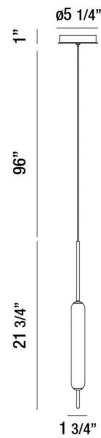

CUMBERLAND, 22IN INTEGRATED LED PENDANT

PRODUCT DETAILS

No.	:	37237-011
Product Color	:	MATTE BLACK
Product Material	:	METAL
Shade / Accent Colour	:	WHITE
Shade / Accent Material	:	GLASS
Diameter	:	5.25"
Height	:	21.75"
Overall Height	:	118.75"
Weight	:	17.5LBS

LIGHT SOURCE DETAILS

Number of Bulbs	:	1
Light Source	:	LED
Light Source Type	:	INTEGRATED LED
Input Voltage	:	120V
Bulb Voltage	:	120V
Socket Type	:	INTEGRATED
Wattage	:	1 X 10W
Total Wattage	:	10W
Delivered Lumens	:	810LM
Kelvin	:	3000K
CRI	:	90
Bulb Included	:	YES
Dimmable	:	YES

OPTIONS AVAILABLE

ITEM NO.	FINISH	SHADE
37237-011	MATTE BLACK	WHITE
37237-028	GOLD	WHITE

TECHNICAL DETAILS

Hanging Support Type	:	WIRE
Canopy / Backplate Height	:	1.75"
Canopy / Backplate Dia.	:	11"
IP Rating	:	IP22
Location	:	DRY
Approval	:	<input type="checkbox"/>
Title 24	:	YES
Beam Angle	:	360