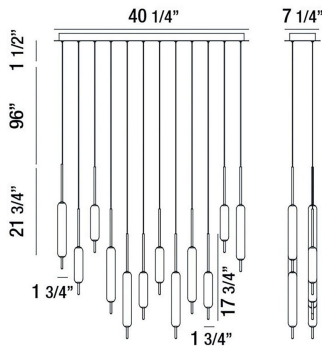

CUMBERLAND, 40" LINEAR CHANDELIER

PRODUCT DETAILS

No.	:	37236-042
Product Color	:	SATIN NICKEL
Product Material	:	METAL
Shade / Accent Colour	:	WHITE
Shade / Accent Material	:	GLASS
Length	:	40.25"
Width	:	7.25"
Height	:	21.75"
Overall Height	:	119.25"
Weight	:	23lbs

LIGHT SOURCE DETAILS

Light Source Type	:	INTEGRATED LED
Input Voltage	:	120V
Bulb Voltage	:	120V
Socket Type	:	LED
Total Wattage	:	120W
Delivered Lumens	:	5850lm
Kelvin	:	3000K
CRI	:	90+
Dimmable	:	Yes

OPTIONS AVAILABLE

ITEM NO.	FINISH	SHADE
37236-014	ANTIQUÉ BRASS	WHITE
37236-021	BLACK	WHITE
37236-038	MIXED	WHITE
37236-042	SATIN NICKEL	WHITE

TECHNICAL DETAILS

Hanging Support Type	:	WIRE
Hanging Support Length	:	96"
Canopy / Backplate Length	:	40.25"
Canopy / Backplate Height	:	1.5"
Canopy / Backplate Width	:	7.25"
Location	:	DRY
Approval	:	
Title 24	:	Yes