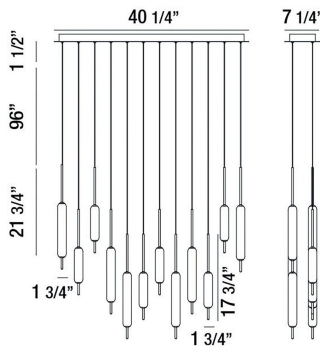

CUMBERLAND, 12-LIGHT 40IN INTEGRATED LED MULTI DROP CHANDELIER

OPTIONS AVAILABLE

ITEM NO.	FINISH	SHADE
37236-038	MIX	WHITE

PRODUCT DETAILS

No.	:	37236-038
Product Color	:	MIX
Product Material	:	METAL
Shade / Accent Colour	:	BLACK
Shade / Accent Material	:	GLASS
Length	:	40.25"
Width	:	7.25"
Height	:	21.75"
Overall Height	:	119.25"
Weight	:	9.4LBS

LIGHT SOURCE DETAILS

Number of Bulbs	:	12
Light Source	:	LED
Light Source Type	:	INTEGRATED LED
Input Voltage	:	120V
Bulb Voltage	:	120V
Socket Type	:	INTEGRATED
Wattage	:	12 X 120W
Total Wattage	:	120W
Delivered Lumens	:	5850LM
Kelvin	:	3000K
CRI	:	90
Bulb Included	:	YES
Dimmable	:	YES

TECHNICAL DETAILS

Hanging Support Type	:	WIRE
Canopy / Backplate Length	:	12.25"
Canopy / Backplate Height	:	1.25"
Canopy / Backplate Width	:	5.25"
IP Rating	:	IP22
Location	:	DRY
Approval	:	<input type="checkbox"/>
Title 24	:	YES
Beam Angle	:	360