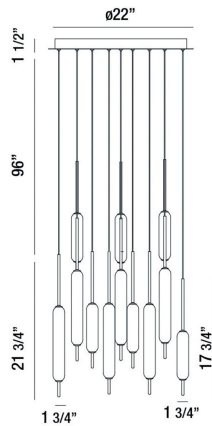

CUMBERLAND, 12-LIGHT 22IN INTEGRATED LED MULTI DROP CHANDELIER

PRODUCT DETAILS

No.	:	37235-031
Product Color	:	MIX
Product Material	:	METAL
Shade / Accent Colour	:	WHITE
Shade / Accent Material	:	GLASS
Diameter	:	22"
Height	:	21.75"
Overall Height	:	119.25"
Weight	:	8.1LBS

LIGHT SOURCE DETAILS

Number of Bulbs	:	12
Light Source	:	LED
Light Source Type	:	INTEGRATED LED
Input Voltage	:	120V
Bulb Voltage	:	120V
Socket Type	:	INTEGRATED
Wattage	:	12 X 120W
Total Wattage	:	120W
Delivered Lumens	:	7200LM
Kelvin	:	3000K
CRI	:	90
Bulb Included	:	YES
Dimmable	:	YES

OPTIONS AVAILABLE

ITEM NO.	FINISH	SHADE
37235-031	MIX	WHITE

TECHNICAL DETAILS

Hanging Support Type	:	WIRE
Canopy / Backplate Length	:	10.5"
Canopy / Backplate Height	:	1.25"
Canopy / Backplate Width	:	5.25"
Canopy / Backplate Dia.	:	6"
IP Rating	:	IP22
Location	:	DRY
Approval	:	<input type="checkbox"/>
Title 24	:	YES
Beam Angle	:	360