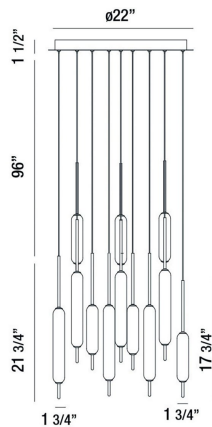

CUMBERLAND, 22" ROUND CHANDELIER

PRODUCT DETAILS

No.	:	37235-024
Product Color	:	BLACK
Product Material	:	METAL
Shade / Accent Colour	:	WHITE
Shade / Accent Material	:	GLASS
Diameter	:	22"
Height	:	21.75"
Overall Height	:	119.25"
Weight	:	23.1LBS

OPTIONS AVAILABLE

ITEM NO.	FINISH	SHADE
37235-024	BLACK	WHITE
37235-031	MIXED	WHITE

TECHNICAL DETAILS

Hanging Support Type	:	WIRE
Hanging Support Length	:	96"
Canopy / Backplate Height	:	1.5"
Canopy / Backplate Dia.	:	22"
IP Rating	:	20
Location	:	DRY
Approval	:	
Title 24	:	YES