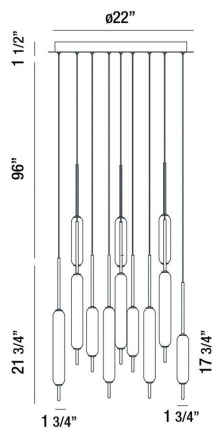

CUMBERLAND, 12-LIGHT 22IN INTEGRATED LED MULTI DROP CHANDELIER

OPTIONS AVAILABLE

ITEM NO.	FINISH	SHADE
37235-024	MATTE BLACK	WHITE
37235-031	MIX	WHITE

PRODUCT DETAILS

No.	:	37235-024
Product Color	:	MATTE BLACK
Product Material	:	METAL
Shade / Accent Colour	:	WHITE
Shade / Accent Material	:	GLASS
Diameter	:	22"
Height	:	21.75"
Overall Height	:	119.25"
Weight	:	8.1LBS

LIGHT SOURCE DETAILS

Number of Bulbs	:	12
Light Source	:	LED
Light Source Type	:	INTEGRATED LED
Input Voltage	:	120V
Bulb Voltage	:	120V
Socket Type	:	INTEGRATED
Wattage	:	12 X 120W
Total Wattage	:	120W
Delivered Lumens	:	7200LM
Kelvin	:	3000K
CRI	:	90
Bulb Included	:	YES
Dimmable	:	YES

TECHNICAL DETAILS

Hanging Support Type	:	WIRE
Canopy / Backplate Length	:	10.5"
Canopy / Backplate Height	:	1.25"
Canopy / Backplate Width	:	5.25"
Canopy / Backplate Dia.	:	6"
IP Rating	:	IP22
Location	:	DRY
Approval	:	<input type="checkbox"/>
Title 24	:	YES
Beam Angle	:	360