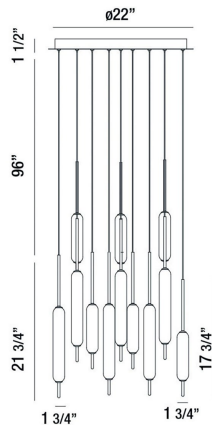

CUMBERLAND, 22" ROUND CHANDELIER

PRODUCT DETAILS

No.	:	37235-024
Product Color	:	BLACK
Product Material	:	METAL
Shade / Accent Colour	:	WHITE
Shade / Accent Material	:	GLASS
Diameter	:	22"
Height	:	21.75"
Overall Height	:	119.25"
Weight	:	23.1lbs

LIGHT SOURCE DETAILS

Light Source Type	:	INTEGRATED LED
Input Voltage	:	120V
Bulb Voltage	:	120V
Socket Type	:	LED
Total Wattage	:	120W
Delivered Lumens	:	7200lm
Kelvin	:	3000K
CRI	:	90+
Dimmable	:	Yes

OPTIONS AVAILABLE

ITEM NO.	FINISH	SHADE
37235-017	ANTIQUE BRASS	WHITE
37235-024	BLACK	WHITE
37235-031	MIXED	WHITE
37235-043	SATIN NICKEL	WHITE

TECHNICAL DETAILS

Hanging Support Type	:	WIRE
Hanging Support Length	:	96"
Canopy / Backplate Height	:	1.5"
Canopy / Backplate Dia.	:	22"
Location	:	DRY
Approval	:	
Title 24	:	Yes