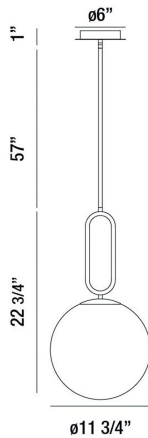

PROSPECT, 12IN PENDANT

PRODUCT DETAILS

No.	:	37233-013
Product Color	:	MATTE BLACK
Product Material	:	METAL
Shade / Accent Colour	:	WHITE
Shade / Accent Material	:	GLASS
Diameter	:	11.75"
Height	:	22.75"
Overall Height	:	80.75"
Weight	:	4.6LBS

LIGHT SOURCE DETAILS

Number of Bulbs	:	1
Light Source Type	:	A19
Input Voltage	:	120V
Bulb Voltage	:	120V
Socket Type	:	E26
Wattage	:	1 X 60W
Total Wattage	:	60W
Bulb Included	:	NO
Dimmable	:	YES

OPTIONS AVAILABLE

ITEM NO.
37233-013
37233-036

FINISH
MATTE BLACK
GOLD

SHADE
OPAL WHITE
OPAL WHITE

TECHNICAL DETAILS

Hanging Support Type	:	ROD
Rods Included	:	3"+6"+12"+18"+18"
Canopy / Backplate Height	:	1.75"
Canopy / Backplate Dia.	:	6"
IP Rating	:	IP22
Location	:	DRY
Approval	:	
Beam Angle	:	360