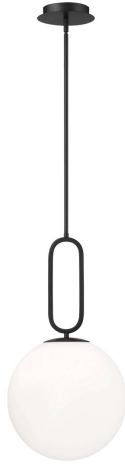

PROSPECT, 12IN PENDANT

PRODUCT DETAILS

No.	:	37233-013
Product Color	:	MATTE BLACK
Product Material	:	METAL
Shade / Accent Colour	:	WHITE
Shade / Accent Material	:	GLASS
Diameter	:	11.75"
Height	:	22.75"
Overall Height	:	80.75"
Weight	:	4.6LBS

LIGHT SOURCE DETAILS

Number of Bulbs	:	1
Light Source Type	:	A19
Input Voltage	:	120V
Bulb Voltage	:	120V
Socket Type	:	E26
Wattage	:	1 X 60W
Total Wattage	:	60W
Bulb Included	:	NO
Dimmable	:	YES

OPTIONS AVAILABLE

ITEM NO.
37233-013
37233-036

FINISH
MATTE BLACK
GOLD

SHADE
OPAL WHITE
OPAL WHITE

TECHNICAL DETAILS

Hanging Support Type	:	ROD
Rods Included	:	3"+6"+12"+18"+18"
Canopy / Backplate Height	:	1.75"
Canopy / Backplate Dia.	:	6"
IP Rating	:	IP22
Location	:	DRY
Approval	:	
Beam Angle	:	360