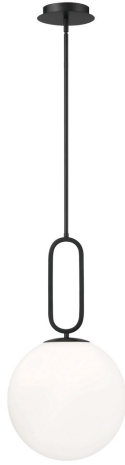

PROSPECT, 12IN PENDANT

PRODUCT DETAILS

No.	:	37233-013
Product Color	:	MATTE BLACK
Product Material	:	METAL
Shade / Accent Colour	:	WHITE
Shade / Accent Material	:	GLASS
Diameter	:	11.75"
Height	:	22.75"
Overall Height	:	80.75"
Weight	:	4.6LBS

LIGHT SOURCE DETAILS

Number of Bulbs	:	1
Light Source Type	:	A19
Input Voltage	:	120V
Bulb Voltage	:	120V
Socket Type	:	E26
Wattage	:	1 X 60W
Total Wattage	:	60W
Bulb Included	:	NO
Dimmable	:	YES

OPTIONS AVAILABLE

ITEM NO.	FINISH	SHADE
37233-013	MATTE BLACK	OPAL WHITE
37233-036	GOLD	OPAL WHITE

TECHNICAL DETAILS

Hanging Support Type	:	ROD
Rods Included	:	3"+6"+12"+18"+18"
Canopy / Backplate Height	:	1.75"
Canopy / Backplate Dia.	:	6"
IP Rating	:	IP22
Location	:	DRY
Approval	:	<input type="checkbox"/>
Beam Angle	:	360