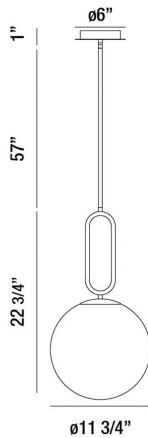

PROSPECT, 12IN PENDANT

PRODUCT DETAILS

No.	:	37233-013
Product Color	:	MATTE BLACK
Product Material	:	METAL
Shade / Accent Colour	:	WHITE
Shade / Accent Material	:	GLASS
Diameter	:	11.75"
Height	:	22.75"
Overall Height	:	80.75"
Weight	:	4.6LBS

LIGHT SOURCE DETAILS

Number of Bulbs	:	1
Light Source Type	:	A19
Input Voltage	:	120V
Bulb Voltage	:	120V
Socket Type	:	E26
Wattage	:	1 X 60W
Total Wattage	:	60W
Bulb Included	:	NO
Dimmable	:	YES

OPTIONS AVAILABLE

ITEM NO.	FINISH	SHADE
37233-013	MATTE BLACK	OPAL WHITE
37233-036	GOLD	OPAL WHITE

TECHNICAL DETAILS

Hanging Support Type	:	ROD
Rods Included	:	3"+6"+12"+18"+18"
Canopy / Backplate Height	:	1.75"
Canopy / Backplate Dia.	:	6"
IP Rating	:	IP22
Location	:	DRY
Approval	:	<input type="checkbox"/>
Beam Angle	:	360