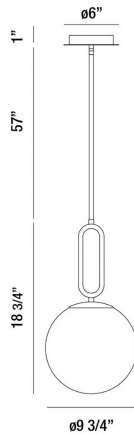

PROSPECT, 10IN PENDANT

PRODUCT DETAILS

No.	:	37231-039
Product Color	:	GOLD
Product Material	:	METAL
Shade / Accent Colour	:	WHITE
Shade / Accent Material	:	GLASS
Diameter	:	9.75"
Height	:	18.75"
Overall Height	:	76.75"
Weight	:	3.6LBS

LIGHT SOURCE DETAILS

Number of Bulbs	:	1
Light Source Type	:	A19
Input Voltage	:	120V
Bulb Voltage	:	120V
Socket Type	:	E26
Wattage	:	1 X 60W
Total Wattage	:	60W
Bulb Included	:	NO
Dimmable	:	YES

OPTIONS AVAILABLE

ITEM NO.	FINISH	SHADE
37231-019	MATTE BLACK	OPAL WHITE
37231-039	GOLD	OPAL WHITE

TECHNICAL DETAILS

Hanging Support Type	:	ROD
Rods Included	:	3"+6"+12"+18"+18"
Canopy / Backplate Height	:	1.5"
Canopy / Backplate Dia.	:	6"
IP Rating	:	IP22
Location	:	DRY
Approval	:	<input type="checkbox"/>
Beam Angle	:	360