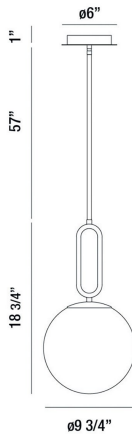

## PROSPECT, 10IN PENDANT

### PRODUCT DETAILS

No.	:	37231-019
Product Color	:	MATTE BLACK
Product Material	:	METAL
Shade / Accent Colour	:	WHITE
Shade / Accent Material	:	GLASS
Diameter	:	9.75"
Height	:	18.75"
Overall Height	:	76.75"
Weight	:	3.6LBS

### TECHNICAL DETAILS

Hanging Support Type	:	ROD
Rods Included	:	3"+6"+12"+18"+18"
Canopy / Backplate Height	:	1.5"
Canopy / Backplate Dia.	:	6"
IP Rating	:	IP22
Location	:	DRY
Approval	:	
Beam Angle	:	360