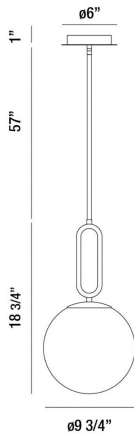

PROSPECT, 10IN PENDANT

OPTIONS AVAILABLE

ITEM NO.	FINISH	SHADE
37231-019	MATTE BLACK	OPAL WHITE
37231-039	GOLD	OPAL WHITE

PRODUCT DETAILS

No.	:	37231-019
Product Color	:	MATTE BLACK
Product Material	:	METAL
Shade / Accent Colour	:	WHITE
Shade / Accent Material	:	GLASS
Diameter	:	9.75"
Height	:	18.75"
Overall Height	:	76.75"
Weight	:	3.6LBS

LIGHT SOURCE DETAILS

Number of Bulbs	:	1
Light Source Type	:	A19
Input Voltage	:	120V
Bulb Voltage	:	120V
Socket Type	:	E26
Wattage	:	1 X 60W
Total Wattage	:	60W
Bulb Included	:	NO
Dimmable	:	YES

TECHNICAL DETAILS

Hanging Support Type	:	ROD
Rods Included	:	3"+6"+12"+18"+18"
Canopy / Backplate Height	:	1.5"
Canopy / Backplate Dia.	:	6"
IP Rating	:	IP22
Location	:	DRY
Approval	:	<input type="checkbox"/>
Beam Angle	:	360