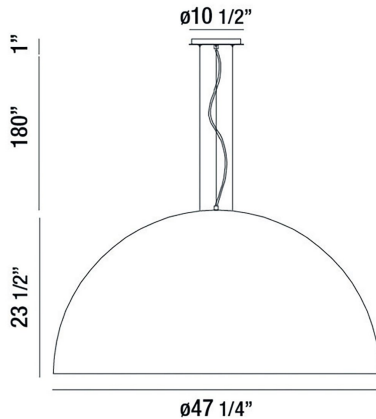

LAVERTON, 47" ROUND PENDANT

PRODUCT DETAILS

No.	:	37230-045
Product Color	:	ALUMINUM/WHITE
Product Material	:	METAL
Shade / Accent Material	:	METAL
Diameter	:	47.25"
Height	:	23.5"
Overall Height	:	204.5"

LIGHT SOURCE DETAILS

Number of Bulbs	:	5
Light Source	:	Incandescent
Light Source Type	:	A19
Input Voltage	:	120V
Bulb Voltage	:	120V
Socket Type	:	E26
Wattage	:	60W
Total Wattage	:	300W
Bulb Included	:	No
Dimmable	:	Yes

OPTIONS AVAILABLE

ITEM NO.	FINISH	SHADE
37230-012	BLACK/WHITE	
37230-022	BLACK/GOLD	
37230-038	WHITE/WHITE	
37230-045	ALUMINUM/WHITE	

TECHNICAL DETAILS

Hanging Support Type	:	WIRE
Hanging Support Length	:	180"
Canopy / Backplate Height	:	1"
Canopy / Backplate Dia.	:	10.5"
Approval	:	