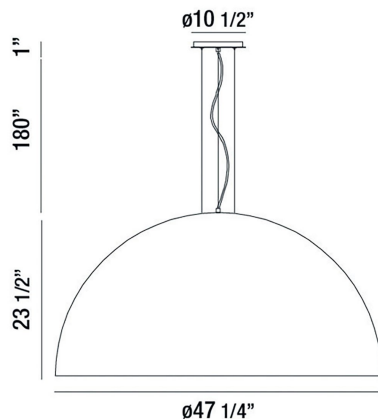

LAVERTON, 47IN INTEGRATED LED CHANDELIER

PRODUCT DETAILS

No.	:	37230-038
Product Color	:	MATTE WHITE
Product Material	:	METAL
Shade / Accent Colour	:	WHITE
Shade / Accent Material	:	GLASS
Diameter	:	47.25"
Height	:	23.5"
Overall Height	:	204.5"
Weight	:	37.5LBS
Shade Height	:	23.5"
Shade Diameter	:	47"

LIGHT SOURCE DETAILS

Number of Bulbs	:	1 / 5
Light Source	:	LED
Light Source Type	:	INTEGRATED LED / A19
Input Voltage	:	120V
Bulb Voltage	:	120V
Socket Type	:	INTEGRATED / E26
Wattage	:	1 X 45 / 5 X 60W
Total Wattage	:	300W
Delivered Lumens	:	2025LM
Kelvin	:	MULTI/ACCT
CRI	:	90
Bulb Included	:	YES / NO
Dimmable	:	YES

OPTIONS AVAILABLE

ITEM NO.	FINISH	SHADE
37230-012	MATTE BLACK	
37230-022	GOLD-BLACK MIX	
37230-038	MATTE WHITE	

TECHNICAL DETAILS

Light Direction	:	DOWN
Hanging Support Type	:	WIRE
Canopy / Backplate Height	:	1.5"
Canopy / Backplate Dia.	:	10.5"
IP Rating	:	IP22
Approval	:	<input type="checkbox"/>
Beam Angle	:	360