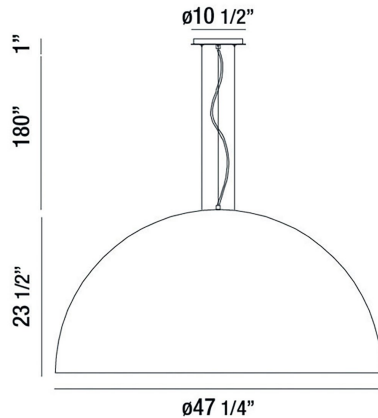

LAVERTON, 47IN INTEGRATED LED CHANDELIER

OPTIONS AVAILABLE

ITEM NO.	FINISH	SHADE
37230-012	MATTE BLACK	
37230-022	GOLD-BLACK MIX	
37230-038	MATTE WHITE	

PRODUCT DETAILS

No.	:	37230-022
Product Color	:	GOLD-BLACK MIX
Product Material	:	METAL
Shade / Accent Colour	:	WHITE
Shade / Accent Material	:	GLASS
Diameter	:	47.25"
Height	:	23.5"
Overall Height	:	204.5"
Weight	:	37.5LBS
Shade Height	:	23.5"
Shade Diameter	:	47"

LIGHT SOURCE DETAILS

Number of Bulbs	:	1 / 5
Light Source	:	LED
Light Source Type	:	INTEGRATED LED / A19
Input Voltage	:	120V
Bulb Voltage	:	120V
Socket Type	:	INTEGRATED / E26
Wattage	:	1 X 45 / 5 X 60W
Total Wattage	:	300W
Delivered Lumens	:	2025LM
Kelvin	:	MULTI/ACCT
CRI	:	90
Bulb Included	:	YES / NO
Dimmable	:	YES

TECHNICAL DETAILS

Light Direction	:	DOWN
Hanging Support Type	:	WIRE
Canopy / Backplate Height	:	1.5"
Canopy / Backplate Dia.	:	10.5"
IP Rating	:	IP22
Approval	:	<input type="checkbox"/>
Beam Angle	:	360