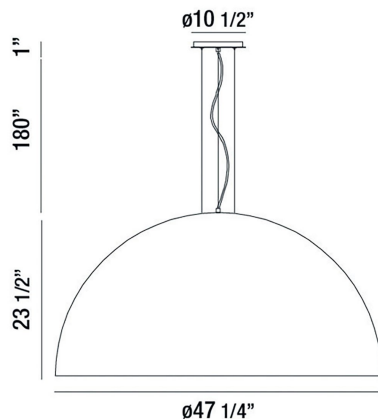

LAVERTON, 47IN INTEGRATED LED CHANDELIER

PRODUCT DETAILS

No.	:	37230-012
Product Color	:	MATTE BLACK
Product Material	:	METAL
Shade / Accent Colour	:	WHITE
Shade / Accent Material	:	GLASS
Diameter	:	47.25"
Height	:	23.5"
Overall Height	:	204.5"
Weight	:	37.5LBS
Shade Height	:	23.5"
Shade Diameter	:	47"

LIGHT SOURCE DETAILS

Number of Bulbs	:	1 / 5
Light Source	:	LED
Light Source Type	:	INTEGRATED LED / A19
Input Voltage	:	120V
Bulb Voltage	:	120V
Socket Type	:	INTEGRATED / E26
Wattage	:	1 X 45 / 5 X 60W
Total Wattage	:	300W
Delivered Lumens	:	2025LM
Kelvin	:	MULTI/ACCT
CRI	:	90
Bulb Included	:	YES / NO
Dimmable	:	YES

OPTIONS AVAILABLE

ITEM NO.	FINISH	SHADE
37230-012	MATTE BLACK	
37230-022	GOLD-BLACK MIX	
37230-038	MATTE WHITE	

TECHNICAL DETAILS

Light Direction	:	DOWN
Hanging Support Type	:	WIRE
Canopy / Backplate Height	:	1.5"
Canopy / Backplate Dia.	:	10.5"
IP Rating	:	IP22
Approval	:	<input type="checkbox"/>
Beam Angle	:	360