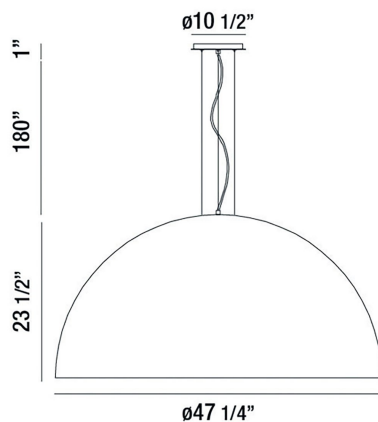

LAVERTON, 47IN INTEGRATED LED CHANDELIER

PRODUCT DETAILS

No.	:	37230-012
Product Color	:	MATTE BLACK
Product Material	:	METAL
Shade / Accent Colour	:	WHITE
Shade / Accent Material	:	GLASS
Diameter	:	47.25"
Height	:	23.5"
Overall Height	:	204.5"
Weight	:	37.5LBS
Shade Height	:	23.5"
Shade Diameter	:	47"

LIGHT SOURCE DETAILS

Number of Bulbs	:	1 / 5
Light Source	:	LED
Light Source Type	:	INTEGRATED LED / A19
Input Voltage	:	120V
Bulb Voltage	:	120V
Socket Type	:	INTEGRATED / E26
Wattage	:	1 X 45 / 5 X 60W
Total Wattage	:	300W
Delivered Lumens	:	2025LM
Kelvin	:	MULTI/ACCT
CRI	:	90
Bulb Included	:	YES / NO
Dimmable	:	YES

OPTIONS AVAILABLE

ITEM NO.	FINISH	SHADE
37230-012	MATTE BLACK	

TECHNICAL DETAILS

Light Direction	:	DOWN
Hanging Support Type	:	WIRE
Canopy / Backplate Height	:	1.5"
Canopy / Backplate Dia.	:	10.5"
IP Rating	:	IP22
Approval	:	
Beam Angle	:	360