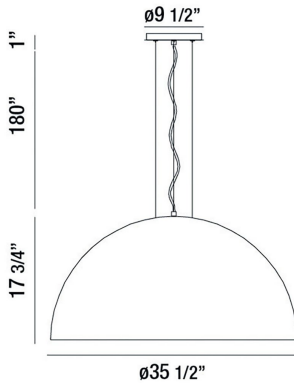

LAVERTON, 36" ROUND PENDANT

OPTIONS AVAILABLE

ITEM NO.	FINISH	SHADE
37224-011	BLACK/WHITE	
37224-028	BLACK/GOLD	
37224-034	WHITE/WHITE	
37224-040	ALUMINUM/WHITE	

PRODUCT DETAILS

No.	:	37224-040
Product Color	:	ALUMINUM/WHITE
Product Material	:	METAL
Shade / Accent Material	:	METAL
Diameter	:	35.5"
Height	:	17.75"
Overall Height	:	198.75"

LIGHT SOURCE DETAILS

Number of Bulbs	:	3
Light Source	:	Incandescent
Light Source Type	:	A19
Input Voltage	:	120V
Bulb Voltage	:	120V
Socket Type	:	E26
Wattage	:	60W
Total Wattage	:	180W
Bulb Included	:	No
Dimmable	:	Yes

TECHNICAL DETAILS

Hanging Support Type	:	WIRE
Hanging Support Length	:	180"
Canopy / Backplate Height	:	1"
Canopy / Backplate Dia.	:	9.5"
Approval	:	

PROJECT INFORMATION

 Job Name: Date: Category:

 Comments: