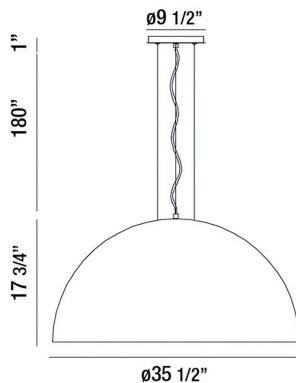

LAVERTON, 36IN INTEGRATED LED CHANDELIER

PRODUCT DETAILS

No.	:	37224-034
Product Color	:	MATTE WHITE
Product Material	:	METAL
Shade / Accent Colour	:	WHITE
Shade / Accent Material	:	GLASS
Diameter	:	36"
Height	:	17.75"
Overall Height	:	198.75"
Weight	:	24.5LBS
Shade Height	:	17.75"
Shade Diameter	:	36"

LIGHT SOURCE DETAILS

Number of Bulbs	:	1
Light Source	:	LED
Light Source Type	:	INTEGRATED LED
Input Voltage	:	120V
Bulb Voltage	:	120V
Socket Type	:	INTEGRATED
Wattage	:	1 X 32W
Total Wattage	:	180W
Delivered Lumens	:	1440LM
Kelvin	:	MULTI/ACCT
CRI	:	90
Bulb Included	:	YES
Dimmable	:	YES

OPTIONS AVAILABLE

ITEM NO.	FINISH	SHADE
37224-011	MATTE BLACK	
37224-028	GOLD-BLACK MIX	
37224-034	MATTE WHITE	

TECHNICAL DETAILS

Light Direction	:	DOWN
Hanging Support Type	:	WIRE
Canopy / Backplate Height	:	1.75"
Canopy / Backplate Dia.	:	9.5"
IP Rating	:	IP22
Approval	:	<input type="checkbox"/>
Beam Angle	:	360