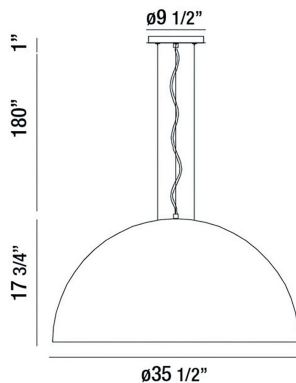

### PRODUCT DETAILS

No.	:	37224-028
Product Color	:	GOLD-BLACK MIX
Product Material	:	METAL
Shade / Accent Colour	:	WHITE
Shade / Accent Material	:	GLASS
Diameter	:	36"
Height	:	17.75"
Overall Height	:	198.75"
Weight	:	24.5LBS
Shade Height	:	17.75"
Shade Diameter	:	36"

### TECHNICAL DETAILS

Light Direction	:	DOWN
Hanging Support Type	:	WIRE
Canopy / Backplate Height	:	1.75"
Canopy / Backplate Dia.	:	9.5"
IP Rating	:	IP22
Approval	:	
Beam Angle	:	360