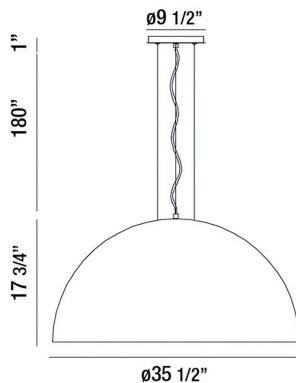

### PRODUCT DETAILS

No.	:	37224-011
Product Color	:	MATTE BLACK
Product Material	:	METAL
Shade / Accent Colour	:	WHITE
Shade / Accent Material	:	GLASS
Diameter	:	36"
Height	:	17.75"
Overall Height	:	198.75"
Weight	:	24.5LBS
Shade Height	:	17.75"
Shade Diameter	:	36"

### TECHNICAL DETAILS

Light Direction	:	DOWN
Hanging Support Type	:	WIRE
Canopy / Backplate Height	:	1.75"
Canopy / Backplate Dia.	:	9.5"
IP Rating	:	IP22
Approval	:	<input type="checkbox"/>
Beam Angle	:	360