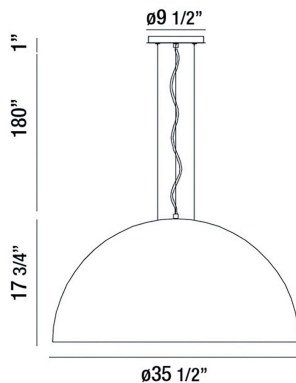

LAVERTON, 36IN INTEGRATED LED CHANDELIER

PRODUCT DETAILS

No.	:	37224-011
Product Color	:	MATTE BLACK
Product Material	:	METAL
Shade / Accent Colour	:	WHITE
Shade / Accent Material	:	GLASS
Diameter	:	36"
Height	:	17.75"
Overall Height	:	198.75"
Weight	:	24.5LBS
Shade Height	:	17.75"
Shade Diameter	:	36"

LIGHT SOURCE DETAILS

Number of Bulbs	:	1
Light Source	:	LED
Light Source Type	:	INTEGRATED LED
Input Voltage	:	120V
Bulb Voltage	:	120V
Socket Type	:	INTEGRATED
Wattage	:	1 X 32W
Total Wattage	:	180W
Delivered Lumens	:	1440LM
Kelvin	:	MULTIN/ACCT
CRI	:	90
Bulb Included	:	YES
Dimmable	:	YES

OPTIONS AVAILABLE

ITEM NO.	FINISH	SHADE
37224-011	MATTE BLACK	
37224-028	GOLD-BLACK MIX	
37224-034	MATTE WHITE	

TECHNICAL DETAILS

Light Direction	:	DOWN
Hanging Support Type	:	WIRE
Canopy / Backplate Height	:	1.75"
Canopy / Backplate Dia.	:	9.5"
IP Rating	:	IP22
Approval	:	
Beam Angle	:	360