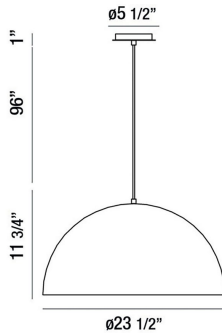

LAVERTON, 24" ROUND PENDANT

PRODUCT DETAILS

No.	:	37218-045
Product Color	:	ALUMINUM/WHITE
Product Material	:	METAL
Shade / Accent Material	:	METAL
Diameter	:	23.5"
Height	:	11.75"
Overall Height	:	108.75"

OPTIONS AVAILABLE

ITEM NO.	FINISH	SHADE
37218-010	BLACK/WHITE	
37218-022	BLACK/GOLD	
37218-030	WHITE/WHITE	
37218-045	ALUMINUM/WHITE	

TECHNICAL DETAILS

Hanging Support Type	:	WIRE
Hanging Support Length	:	96"
Canopy / Backplate Height	:	1"
Canopy / Backplate Dia.	:	5.5"
Approval	:	