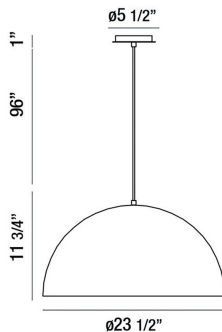

LAVERTON, 24IN INTEGRATED LED PENDANT

PRODUCT DETAILS

No.	:	37218-030
Product Color	:	MATTE WHITE
Product Material	:	METAL
Shade / Accent Colour	:	WHITE
Shade / Accent Material	:	GLASS
Diameter	:	24"
Height	:	11.75"
Overall Height	:	108.75"
Weight	:	12.9LBS
Shade Height	:	11.75"
Shade Diameter	:	24"

LIGHT SOURCE DETAILS

Number of Bulbs	:	1
Light Source	:	LED
Light Source Type	:	INTEGRATED LED / A19
Input Voltage	:	120V
Bulb Voltage	:	120V
Socket Type	:	INTEGRATED / E26
Wattage	:	1 X 25 / 1 X 60W
Total Wattage	:	60W
Delivered Lumens	:	1125LM
Kelvin	:	3000/4500/6000K
CRI	:	90
Bulb Included	:	YES / NO
Dimmable	:	YES

OPTIONS AVAILABLE

ITEM NO.	FINISH	SHADE
37218-010	MATTE BLACK	
37218-022	GOLD-BLACK MIX	
37218-030	MATTE WHITE	

TECHNICAL DETAILS

Light Direction	:	DOWN
Hanging Support Type	:	WIRE
Canopy / Backplate Height	:	1"
Canopy / Backplate Dia.	:	5.875"
IP Rating	:	IP22
Approval	:	<input type="checkbox"/>
Beam Angle	:	360