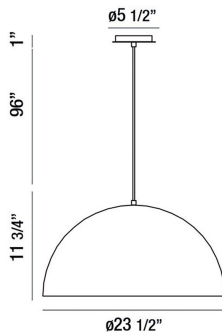

### PRODUCT DETAILS

No.	:	37218-030
Product Color	:	MATTE WHITE
Product Material	:	METAL
Shade / Accent Colour	:	WHITE
Shade / Accent Material	:	GLASS
Diameter	:	24"
Height	:	11.75"
Overall Height	:	108.75"
Weight	:	12.9LBS
Shade Height	:	11.75"
Shade Diameter	:	24"

### LIGHT SOURCE DETAILS

Number of Bulbs	:	1
Light Source	:	LED
Light Source Type	:	INTEGRATED LED / A19
Input Voltage	:	120V
Bulb Voltage	:	120V
Socket Type	:	INTEGRATED / E26
Wattage	:	1 X 25 / 1 X 60W
Total Wattage	:	60W
Delivered Lumens	:	1125LM
Kelvin	:	3000/4500/6000K
CRI	:	90
Bulb Included	:	YES / NO
Dimmable	:	YES

### TECHNICAL DETAILS

Light Direction	:	DOWN
Hanging Support Type	:	WIRE
Canopy / Backplate Height	:	1"
Canopy / Backplate Dia.	:	5.875"
IP Rating	:	IP22
Approval	:	
Beam Angle	:	360