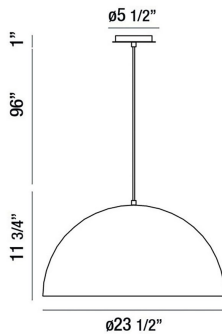

LAVERTON, 24IN INTEGRATED LED PENDANT

OPTIONS AVAILABLE

ITEM NO.	FINISH	SHADE
37218-010	MATTE BLACK	
37218-022	GOLD-BLACK MIX	
37218-030	MATTE WHITE	

PRODUCT DETAILS

No.	:	37218-022
Product Color	:	GOLD-BLACK MIX
Product Material	:	METAL
Shade / Accent Colour	:	WHITE
Shade / Accent Material	:	GLASS
Diameter	:	24"
Height	:	11.75"
Overall Height	:	108.75"
Weight	:	12.9LBS
Shade Height	:	11.75"
Shade Diameter	:	24"

LIGHT SOURCE DETAILS

Number of Bulbs	:	1
Light Source	:	LED
Light Source Type	:	INTEGRATED LED / A19
Input Voltage	:	120V
Bulb Voltage	:	120V
Socket Type	:	INTEGRATED / E26
Wattage	:	1 X 25 / 1 X 60W
Total Wattage	:	60W
Delivered Lumens	:	1125LM
Kelvin	:	3000/4500/6000K
CRI	:	90
Bulb Included	:	YES / NO
Dimmable	:	YES

TECHNICAL DETAILS

Light Direction	:	DOWN
Hanging Support Type	:	WIRE
Canopy / Backplate Height	:	1"
Canopy / Backplate Dia.	:	5.875"
IP Rating	:	IP22
Approval	:	<input type="checkbox"/>
Beam Angle	:	360