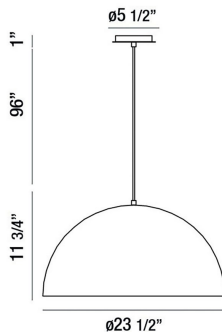

LAVERTON, 24IN INTEGRATED LED PENDANT

OPTIONS AVAILABLE

ITEM NO.	FINISH	SHADE
37218-010	MATTE BLACK	
37218-022	GOLD-BLACK MIX	
37218-030	MATTE WHITE	

PRODUCT DETAILS

No.	:	37218-022
Product Color	:	GOLD-BLACK MIX
Product Material	:	METAL
Shade / Accent Colour	:	WHITE
Shade / Accent Material	:	GLASS
Diameter	:	24"
Height	:	11.75"
Overall Height	:	108.75"
Weight	:	12.9LBS
Shade Height	:	11.75"
Shade Diameter	:	24"

LIGHT SOURCE DETAILS

Number of Bulbs	:	1
Light Source	:	LED
Light Source Type	:	INTEGRATED LED / A19
Input Voltage	:	120V
Bulb Voltage	:	120V
Socket Type	:	INTEGRATED / E26
Wattage	:	1 X 25 / 1 X 60W
Total Wattage	:	60W
Delivered Lumens	:	1125LM
Kelvin	:	3000/4500/6000K
CRI	:	90
Bulb Included	:	YES / NO
Dimmable	:	YES

TECHNICAL DETAILS

Light Direction	:	DOWN
Hanging Support Type	:	WIRE
Canopy / Backplate Height	:	1"
Canopy / Backplate Dia.	:	5.875"
IP Rating	:	IP22
Approval	:	
Beam Angle	:	360

PROJECT INFORMATION

 Job Name: Date: Type: