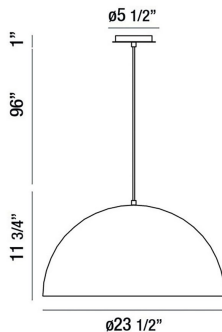

LAVERTON, 24IN INTEGRATED LED PENDANT

PRODUCT DETAILS

No.	:	37218-010
Product Color	:	MATTE BLACK
Product Material	:	METAL
Shade / Accent Colour	:	WHITE
Shade / Accent Material	:	GLASS
Diameter	:	24"
Height	:	11.75"
Overall Height	:	108.75"
Weight	:	12.9LBS
Shade Height	:	11.75"
Shade Diameter	:	24"

LIGHT SOURCE DETAILS

Number of Bulbs	:	1
Light Source	:	LED
Light Source Type	:	INTEGRATED LED / A19
Input Voltage	:	120V
Bulb Voltage	:	120V
Socket Type	:	INTEGRATED / E26
Wattage	:	1 X 25 / 1 X 60W
Total Wattage	:	60W
Delivered Lumens	:	1125LM
Kelvin	:	3000/4500/6000K
CRI	:	90
Bulb Included	:	YES / NO
Dimmable	:	YES

OPTIONS AVAILABLE

ITEM NO.	FINISH	SHADE
37218-010	MATTE BLACK	
37218-022	GOLD-BLACK MIX	
37218-030	MATTE WHITE	

TECHNICAL DETAILS

Light Direction	:	DOWN
Hanging Support Type	:	WIRE
Canopy / Backplate Height	:	1"
Canopy / Backplate Dia.	:	5.875"
IP Rating	:	IP22
Approval	:	
Beam Angle	:	360