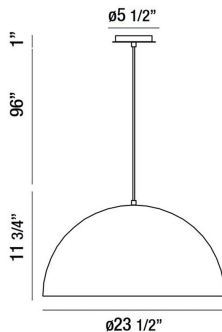

### PRODUCT DETAILS

No.	:	37218-010
Product Color	:	MATTE BLACK
Product Material	:	METAL
Shade / Accent Colour	:	WHITE
Shade / Accent Material	:	GLASS
Diameter	:	24"
Height	:	11.75"
Overall Height	:	108.75"
Weight	:	12.9LBS
Shade Height	:	11.75"
Shade Diameter	:	24"

### LIGHT SOURCE DETAILS

Number of Bulbs	:	1
Light Source	:	LED
Light Source Type	:	INTEGRATED LED / A19
Input Voltage	:	120V
Bulb Voltage	:	120V
Socket Type	:	INTEGRATED / E26
Wattage	:	1 X 25 / 1 X 60W
Total Wattage	:	60W
Delivered Lumens	:	1125LM
Kelvin	:	3000/4500/6000K
CRI	:	90
Bulb Included	:	YES / NO
Dimmable	:	YES

### TECHNICAL DETAILS

Light Direction	:	DOWN
Hanging Support Type	:	WIRE
Canopy / Backplate Height	:	1"
Canopy / Backplate Dia.	:	5.875"
IP Rating	:	IP22
Approval	:	<input type="checkbox"/>
Beam Angle	:	360