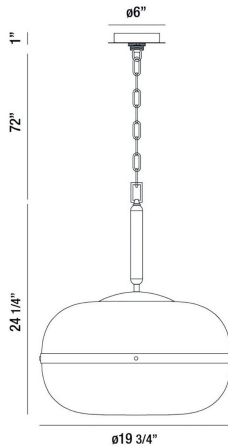

NOTTINGHAM, 24IN PENDANT

PRODUCT DETAILS

No.	:	37198-028
Product Color	:	POLISHED NICKEL
Shade / Accent Colour	:	SMOKE
Shade / Accent Material	:	GLASS
Diameter	:	19.75"
Height	:	24.25"
Overall Height	:	100"
Weight	:	16LBS
Shade Height	:	11.5"
Shade Diameter	:	20"

LIGHT SOURCE DETAILS

Number of Bulbs	:	3
Light Source Type	:	T14 / T14 LED
Input Voltage	:	120V
Bulb Voltage	:	120V
Socket Type	:	E26
Wattage	:	3 X 60W
Total Wattage	:	180W
Delivered Lumens	:	~LM
Bulb Included	:	NO
Dimmable	:	YES

OPTIONS AVAILABLE

ITEM NO.	FINISH	SHADE
37198-015	ANTIQUE BRASS	AMBER
37198-028	POLISHED NICKEL	SMOKE

TECHNICAL DETAILS

Hanging Support Type	:	CHAIN
Hanging Support Length	:	72"
Canopy / Backplate Height	:	1.5"
Canopy / Backplate Dia.	:	6"
IP Rating	:	IP22
Approval	:	
Beam Angle	:	360