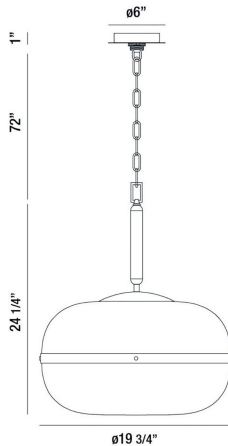

NOTTINGHAM, 20IN PENDANT

PRODUCT DETAILS

No.	:	37198-028
Product Color	:	POLISHED NICKEL
Shade / Accent Colour	:	SMOKE
Shade / Accent Material	:	GLASS
Diameter	:	19.75"
Height	:	24.25"
Overall Height	:	100"
Weight	:	16LBS
Shade Height	:	11.5"
Shade Diameter	:	20"

LIGHT SOURCE DETAILS

Number of Bulbs	:	3
Light Source Type	:	T14 / T14 LED
Input Voltage	:	120V
Bulb Voltage	:	120V
Socket Type	:	E26
Wattage	:	3 X 60W
Total Wattage	:	180W
Delivered Lumens	:	~LM
Bulb Included	:	NO
Dimmable	:	YES

OPTIONS AVAILABLE

ITEM NO.	FINISH	SHADE
37198-015	ANTIQUE BRASS	AMBER
37198-028	POLISHED NICKEL	SMOKE

TECHNICAL DETAILS

Hanging Support Type	:	CHAIN
Hanging Support Length	:	72"
Canopy / Backplate Height	:	1.5"
Canopy / Backplate Dia.	:	6"
IP Rating	:	IP22
Approval	:	<input type="checkbox"/>
Beam Angle	:	360