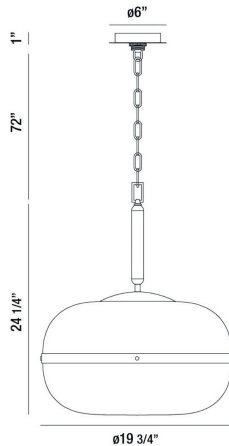

## NOTTINGHAM, 20IN PENDANT

### PRODUCT DETAILS

No.	:	37198-028
Product Color	:	POLISHED NICKEL
Shade / Accent Colour	:	SMOKE
Shade / Accent Material	:	GLASS
Diameter	:	19.75"
Height	:	24.25"
Overall Height	:	100"
Weight	:	16LBS
Shade Height	:	11.5"
Shade Diameter	:	20"

### LIGHT SOURCE DETAILS

Number of Bulbs	:	3
Light Source Type	:	T14 LED / T14
Input Voltage	:	120V
Bulb Voltage	:	120V
Socket Type	:	E26
Wattage	:	3 X 60W
Total Wattage	:	180W
Delivered Lumens	:	~LM
Bulb Included	:	NO
Dimmable	:	YES

### TECHNICAL DETAILS

Hanging Support Type	:	CHAIN
Hanging Support Length	:	72"
Canopy / Backplate Height	:	1.5"
Canopy / Backplate Dia.	:	6"
IP Rating	:	IP22
Approval	:	<input type="checkbox"/>
Beam Angle	:	360