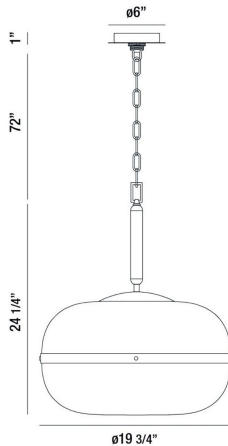

NOTTINGHAM, 20IN PENDANT

PRODUCT DETAILS

No.	:	37198-028
Product Color	:	POLISHED NICKEL
Shade / Accent Colour	:	SMOKE
Shade / Accent Material	:	GLASS
Diameter	:	19.75"
Height	:	24.25"
Overall Height	:	100"
Weight	:	16LBS
Shade Height	:	11.5"
Shade Diameter	:	20"

LIGHT SOURCE DETAILS

Number of Bulbs	:	3
Light Source Type	:	T14 / T14 LED
Input Voltage	:	120V
Bulb Voltage	:	120V
Socket Type	:	E26
Wattage	:	3 X 60W
Total Wattage	:	180W
Delivered Lumens	:	~LM
Bulb Included	:	NO
Dimmable	:	YES

OPTIONS AVAILABLE

ITEM NO.	FINISH	SHADE
37198-015	ANTIQUE BRASS	AMBER
37198-028	POLISHED NICKEL	SMOKE

TECHNICAL DETAILS

Hanging Support Type	:	CHAIN
Hanging Support Length	:	72"
Canopy / Backplate Height	:	1.5"
Canopy / Backplate Dia.	:	6"
IP Rating	:	IP22
Approval	:	
Beam Angle	:	360