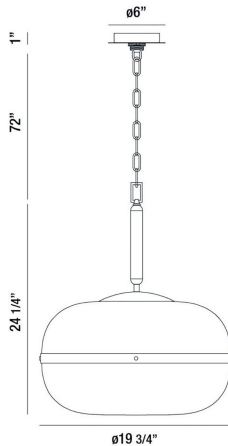

NOTTINGHAM, 20IN PENDANT

PRODUCT DETAILS

No.	:	37198-015
Product Color	:	ANTIQUÉ BRASS
Product Material	:	METAL
Shade / Accent Colour	:	AMBER
Shade / Accent Material	:	GLASS
Diameter	:	19.75"
Height	:	24.25"
Overall Height	:	100"
Weight	:	16LBS
Shade Height	:	11.5"
Shade Diameter	:	20"

LIGHT SOURCE DETAILS

Number of Bulbs	:	3
Light Source Type	:	T14 / T14 LED
Input Voltage	:	120V
Bulb Voltage	:	120V
Socket Type	:	E26
Wattage	:	3 X 60W
Total Wattage	:	180W
Delivered Lumens	:	~LM
Bulb Included	:	NO
Dimmable	:	YES

OPTIONS AVAILABLE

ITEM NO.	FINISH	SHADE
37198-015	ANTIQUÉ BRASS	AMBER
37198-028	POLISHED NICKEL	SMOKE

TECHNICAL DETAILS

Hanging Support Type	:	CHAIN
Hanging Support Length	:	72"
Canopy / Backplate Height	:	1.5"
Canopy / Backplate Dia.	:	6"
IP Rating	:	IP22
Approval	:	<input type="checkbox"/>
Beam Angle	:	360