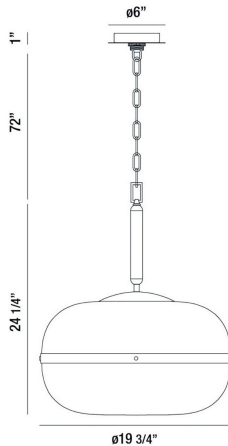

NOTTINGHAM, 24IN PENDANT

PRODUCT DETAILS

No.	:	37198-015
Product Color	:	ANTIQUÉ BRASS
Product Material	:	METAL
Shade / Accent Colour	:	AMBER
Shade / Accent Material	:	GLASS
Diameter	:	19.75"
Height	:	24.25"
Overall Height	:	100"
Weight	:	16LBS
Shade Height	:	11.5"
Shade Diameter	:	20"

LIGHT SOURCE DETAILS

Number of Bulbs	:	3
Light Source Type	:	T14 / T14 LED
Input Voltage	:	120V
Bulb Voltage	:	120V
Socket Type	:	E26
Wattage	:	3 X 60W
Total Wattage	:	180W
Delivered Lumens	:	~LM
Bulb Included	:	NO
Dimmable	:	YES

OPTIONS AVAILABLE

ITEM NO.	FINISH	SHADE
37198-015	ANTIQUÉ BRASS	AMBER
37198-028	POLISHED NICKEL	SMOKE

TECHNICAL DETAILS

Hanging Support Type	:	CHAIN
Hanging Support Length	:	72"
Canopy / Backplate Height	:	1.5"
Canopy / Backplate Dia.	:	6"
IP Rating	:	IP22
Approval	:	
Beam Angle	:	360