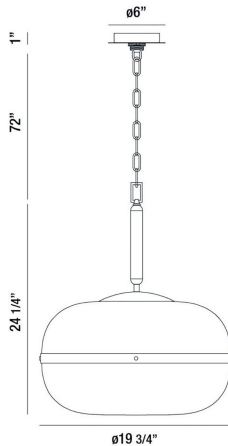

NOTTINGHAM, 20IN PENDANT

PRODUCT DETAILS

No.	:	37198-015
Product Color	:	ANTIQUÉ BRASS
Product Material	:	METAL
Shade / Accent Colour	:	AMBER
Shade / Accent Material	:	GLASS
Diameter	:	19.75"
Height	:	24.25"
Overall Height	:	100"
Weight	:	16LBS
Shade Height	:	11.5"
Shade Diameter	:	20"

LIGHT SOURCE DETAILS

Number of Bulbs	:	3
Light Source Type	:	T14 LED / T14
Input Voltage	:	120V
Bulb Voltage	:	120V
Socket Type	:	E26
Wattage	:	3 X 60W
Total Wattage	:	180W
Delivered Lumens	:	~LM
Bulb Included	:	NO
Dimmable	:	YES

OPTIONS AVAILABLE

ITEM NO.	FINISH	SHADE
37198-015	ANTIQUÉ BRASS	AMBER
37198-028	POLISHED NICKEL	SMOKE

TECHNICAL DETAILS

Hanging Support Type	:	CHAIN
Hanging Support Length	:	72"
Canopy / Backplate Height	:	1.5"
Canopy / Backplate Dia.	:	6"
IP Rating	:	IP22
Approval	:	<input type="checkbox"/>
Beam Angle	:	360