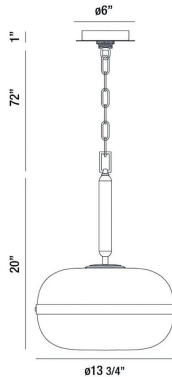

### PRODUCT DETAILS

No.	:	37197-021
Product Color	:	POLISHED NICKEL
Shade / Accent Colour	:	SMOKE
Shade / Accent Material	:	GLASS
Diameter	:	13.75"
Height	:	20"
Overall Height	:	92"
Weight	:	7.7LBS
Shade Height	:	8.25"
Shade Diameter	:	14"

### TECHNICAL DETAILS

Hanging Support Type	:	CHAIN
Hanging Support Length	:	72"
Canopy / Backplate Height	:	1.5"
Canopy / Backplate Dia.	:	6"
IP Rating	:	IP22
Approval	:	
Beam Angle	:	360