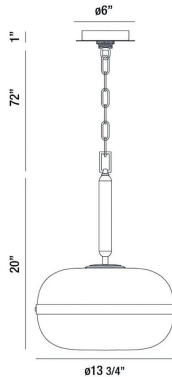

PROJECT INFORMATION

Job Name: Date: Type:

Comments: