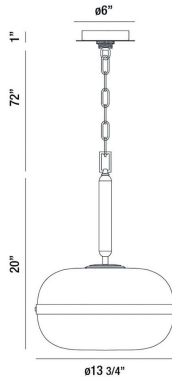

NOTTINGHAM, 14IN PENDANT

PRODUCT DETAILS

No.	:	37197-021
Product Color	:	POLISHED NICKEL
Shade / Accent Colour	:	SMOKE
Shade / Accent Material	:	GLASS
Diameter	:	13.75"
Height	:	20"
Overall Height	:	92"
Weight	:	7.7LBS
Shade Height	:	8.25"
Shade Diameter	:	14"

LIGHT SOURCE DETAILS

Number of Bulbs	:	1
Light Source Type	:	T14 / T14 LED
Input Voltage	:	120V
Bulb Voltage	:	120V
Socket Type	:	E26
Wattage	:	1 X 60W
Total Wattage	:	60W
Delivered Lumens	:	~LM
Bulb Included	:	NO
Dimmable	:	YES

OPTIONS AVAILABLE

ITEM NO.	FINISH	SHADE
37197-018	ANTIQUE BRASS	AMBER
37197-021	POLISHED NICKEL	SMOKE

TECHNICAL DETAILS

Hanging Support Type	:	CHAIN
Hanging Support Length	:	72"
Canopy / Backplate Height	:	1.5"
Canopy / Backplate Dia.	:	6"
IP Rating	:	IP22
Approval	:	<input type="checkbox"/>
Beam Angle	:	360