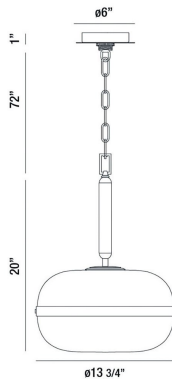

### PRODUCT DETAILS

No.	:	37197-018
Product Color	:	ANTIQUE BRASS
Product Material	:	METAL
Shade / Accent Colour	:	AMBER
Shade / Accent Material	:	GLASS
Diameter	:	13.75"
Height	:	20"
Overall Height	:	92"
Weight	:	7.7LBS
Shade Height	:	8.25"
Shade Diameter	:	14"

### TECHNICAL DETAILS

Hanging Support Type	:	CHAIN
Hanging Support Length	:	72"
Canopy / Backplate Height	:	1.5"
Canopy / Backplate Dia.	:	6"
IP Rating	:	IP22
Approval	:	
Beam Angle	:	360