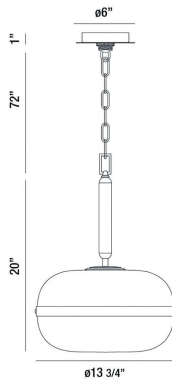

NOTTINGHAM, 14IN PENDANT

PRODUCT DETAILS

No.	:	37197-018
Product Color	:	ANTIQUE BRASS
Product Material	:	METAL
Shade / Accent Colour	:	AMBER
Shade / Accent Material	:	GLASS
Diameter	:	13.75"
Height	:	20"
Overall Height	:	92"
Weight	:	7.7LBS
Shade Height	:	8.25"
Shade Diameter	:	14"

LIGHT SOURCE DETAILS

Number of Bulbs	:	1
Light Source Type	:	T14 / T14 LED
Input Voltage	:	120V
Bulb Voltage	:	120V
Socket Type	:	E26
Wattage	:	1 X 60W
Total Wattage	:	60W
Delivered Lumens	:	~LM
Bulb Included	:	NO
Dimmable	:	YES

OPTIONS AVAILABLE

ITEM NO.	FINISH	SHADE
37197-018	ANTIQUÉ BRASS	AMBER
37197-021	POLISHED NICKEL	SMOKE

TECHNICAL DETAILS

Hanging Support Type	:	CHAIN
Hanging Support Length	:	72"
Canopy / Backplate Height	:	1.5"
Canopy / Backplate Dia.	:	6"
IP Rating	:	IP22
Approval	:	<input type="checkbox"/>
Beam Angle	:	360