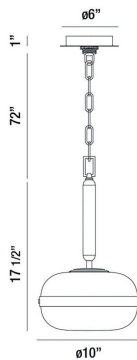

NOTTINGHAM, 10IN MINI PENDANT

PRODUCT DETAILS

No.	:	37196-024
Product Color	:	POLISHED NICKEL
Shade / Accent Colour	:	SMOKE
Shade / Accent Material	:	GLASS
Diameter	:	10"
Height	:	17.5"
Overall Height	:	90"
Weight	:	5.5LBS
Shade Height	:	6"
Shade Diameter	:	10"

LIGHT SOURCE DETAILS

Number of Bulbs	:	1
Light Source Type	:	T14 / T14 LED
Input Voltage	:	120V
Bulb Voltage	:	120V
Socket Type	:	E26
Wattage	:	1 X 60W
Total Wattage	:	60W
Delivered Lumens	:	~LM
Bulb Included	:	NO
Dimmable	:	YES

OPTIONS AVAILABLE

ITEM NO.	FINISH	SHADE
37196-011	ANTIQUE BRASS	AMBER
37196-024	POLISHED NICKEL	SMOKE

TECHNICAL DETAILS

Hanging Support Type	:	CHAIN
Hanging Support Length	:	72"
Canopy / Backplate Height	:	1.5"
Canopy / Backplate Dia.	:	6"
IP Rating	:	IP22
Approval	:	
Beam Angle	:	360