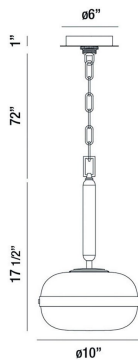

NOTTINGHAM, 18IN MINI PENDANT

PRODUCT DETAILS

No.	:	37196-024
Product Color	:	POLISHED NICKEL
Shade / Accent Colour	:	SMOKE
Shade / Accent Material	:	GLASS
Diameter	:	10"
Height	:	17.5"
Overall Height	:	90"
Weight	:	5.5LBS
Shade Height	:	6"
Shade Diameter	:	10"

LIGHT SOURCE DETAILS

Number of Bulbs	:	1
Light Source Type	:	T14 / T14 LED
Input Voltage	:	120V
Bulb Voltage	:	120V
Socket Type	:	E26
Wattage	:	1 X 60W
Total Wattage	:	60W
Delivered Lumens	:	~LM
Bulb Included	:	NO
Dimmable	:	YES

OPTIONS AVAILABLE

ITEM NO.	FINISH	SHADE
37196-011	ANTIQUE BRASS	AMBER
37196-024	POLISHED NICKEL	SMOKE

TECHNICAL DETAILS

Hanging Support Type	:	CHAIN
Hanging Support Length	:	72"
Canopy / Backplate Height	:	1.5"
Canopy / Backplate Dia.	:	6"
IP Rating	:	IP22
Approval	:	
Beam Angle	:	360