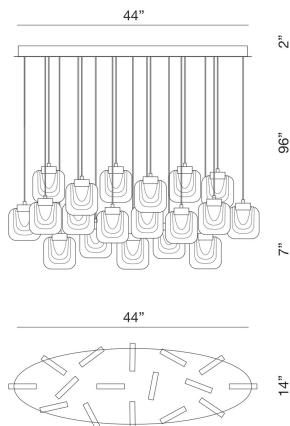

## PRODUCT DETAILS

No.	:	37194-027
Product Color	:	CHROME
Shade / Accent Colour	:	CHROME
Shade / Accent Material	:	GLASS
Length	:	44"
Width	:	14"
Height	:	7"
Overall Height	:	96"
Weight	:	61.6LBS

## TECHNICAL DETAILS

Hanging Support Type	:	WIRE
Canopy / Backplate Length	:	44"
Canopy / Backplate Height	:	2"
Canopy / Backplate Width	:	14"
IP Rating	:	IP22
Approval	:	<input type="checkbox"/>
Title 24	:	YES
Beam Angle	:	360