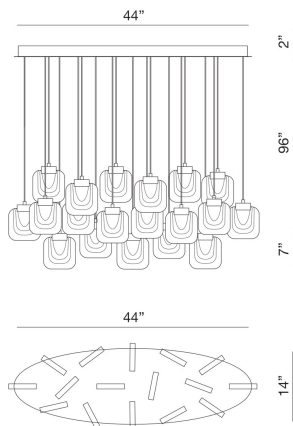

PAGET, 16-LIGHT 44IN INTEGRATED LED MULTI DROP CHANDELIER

PRODUCT DETAILS

No.	:	37194-017
Product Color	:	MATTE GOLD
Product Material	:	METAL
Shade / Accent Colour	:	CLEAR
Shade / Accent Material	:	GLASS
Length	:	44"
Width	:	14"
Height	:	7"
Overall Height	:	96"
Weight	:	61.6LBS

LIGHT SOURCE DETAILS

Number of Bulbs	:	16
Light Source	:	LED
Light Source Type	:	INTEGRATED LED
Input Voltage	:	120V
Bulb Voltage	:	120V
Socket Type	:	INTEGRATED
Wattage	:	16 X 95W
Total Wattage	:	95W
Delivered Lumens	:	3200LM
Kelvin	:	3000K
CRI	:	90
Bulb Included	:	YES
Dimmable	:	YES

OPTIONS AVAILABLE

ITEM NO.	FINISH	SHADE
37194-017	MATTE GOLD	CLEAR
37194-027	CHROME	CHROME

TECHNICAL DETAILS

Hanging Support Type	:	WIRE
Canopy / Backplate Length	:	44"
Canopy / Backplate Height	:	2"
Canopy / Backplate Width	:	14"
IP Rating	:	IP22
Approval	:	
Title 24	:	YES
Beam Angle	:	360