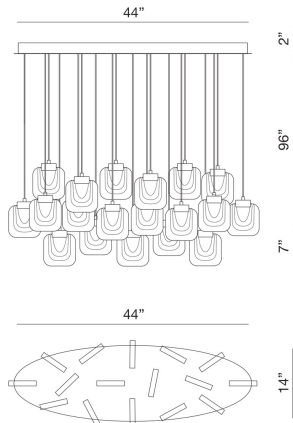

PAGET, 16-LIGHT 44IN INTEGRATED LED MULTI DROP CHANDELIER

PRODUCT DETAILS

No.	:	37194-017
Product Color	:	MATTE GOLD
Product Material	:	METAL
Shade / Accent Colour	:	CLEAR
Shade / Accent Material	:	GLASS
Length	:	44"
Width	:	14"
Height	:	7"
Overall Height	:	96"
Weight	:	61.6LBS

LIGHT SOURCE DETAILS

Number of Bulbs	:	16
Light Source	:	LED
Light Source Type	:	INTEGRATED LED
Input Voltage	:	120V
Bulb Voltage	:	120V
Socket Type	:	INTEGRATED
Wattage	:	16 X 95W
Total Wattage	:	95W
Delivered Lumens	:	3200LM
Kelvin	:	3000K
CRI	:	90
Bulb Included	:	YES
Dimmable	:	YES

OPTIONS AVAILABLE

ITEM NO.	FINISH	SHADE
37194-017	MATTE GOLD	CLEAR
37194-027	CHROME	CHROME

TECHNICAL DETAILS

Hanging Support Type	:	WIRE
Canopy / Backplate Length	:	44"
Canopy / Backplate Height	:	2"
Canopy / Backplate Width	:	14"
IP Rating	:	IP22
Approval	:	
Title 24	:	YES
Beam Angle	:	360