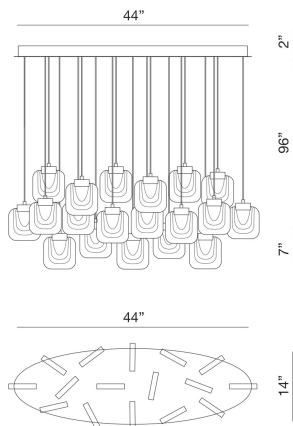

PAGET, 16-LIGHT 44IN INTEGRATED LED MULTI DROP CHANDELIER

PRODUCT DETAILS

No.	:	37194-017
Product Color	:	MATTE GOLD
Product Material	:	METAL
Shade / Accent Colour	:	CLEAR
Shade / Accent Material	:	GLASS
Length	:	44"
Width	:	14"
Height	:	7"
Overall Height	:	96"
Weight	:	61.6LBS

LIGHT SOURCE DETAILS

Number of Bulbs	:	16
Light Source	:	LED
Light Source Type	:	INTEGRATED LED
Input Voltage	:	120V
Bulb Voltage	:	120V
Socket Type	:	INTEGRATED
Wattage	:	16 X 95W
Total Wattage	:	95W
Delivered Lumens	:	3200LM
Kelvin	:	3000K
CRI	:	90
Bulb Included	:	YES
Dimmable	:	YES

OPTIONS AVAILABLE

ITEM NO.	FINISH	SHADE
37194-017	MATTE GOLD	CLEAR
37194-027	CHROME	CHROME

TECHNICAL DETAILS

Hanging Support Type	:	WIRE
Canopy / Backplate Length	:	44"
Canopy / Backplate Height	:	2"
Canopy / Backplate Width	:	14"
IP Rating	:	IP22
Approval	:	<input type="checkbox"/>
Title 24	:	YES
Beam Angle	:	360