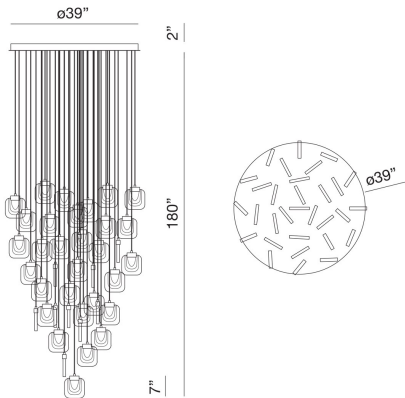

PAGET, 31-LIGHT 39IN INTEGRATED LED GRAND CHANDELIER

PRODUCT DETAILS

No.	:	37193-010
Product Color	:	MATTE GOLD
Product Material	:	METAL
Shade / Accent Colour	:	CLEAR
Shade / Accent Material	:	GLASS
Diameter	:	39"
Height	:	7"
Overall Height	:	180"
Weight	:	127.5LBS

LIGHT SOURCE DETAILS

Number of Bulbs	:	31
Light Source	:	LED
Light Source Type	:	INTEGRATED LED
Input Voltage	:	120V
Bulb Voltage	:	120V
Socket Type	:	INTEGRATED
Wattage	:	31 X 5.8W
Total Wattage	:	180W
Delivered Lumens	:	4500LM
Kelvin	:	3000K
CRI	:	90
Bulb Included	:	YES
Dimmable	:	YES

OPTIONS AVAILABLE

ITEM NO.	FINISH	SHADE
37193-010	MATTE GOLD	CLEAR
37193-020	CHROME	CHROME

TECHNICAL DETAILS

Hanging Support Type	:	WIRE
Canopy / Backplate Height	:	2"
Canopy / Backplate Dia.	:	39"
IP Rating	:	IP22
Approval	:	<input type="checkbox"/>
Beam Angle	:	360