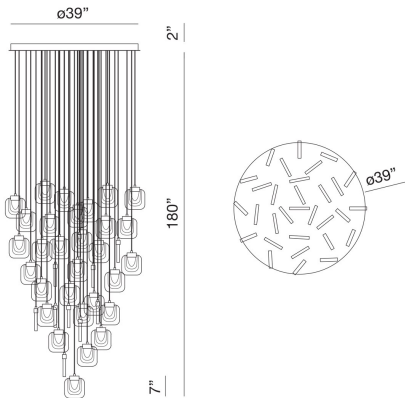

PAGET, 31-LIGHT 39IN INTEGRATED LED GRAND CHANDELIER

PRODUCT DETAILS

No.	:	37193-010
Product Color	:	MATTE GOLD
Product Material	:	METAL
Shade / Accent Colour	:	CLEAR
Shade / Accent Material	:	GLASS
Diameter	:	39"
Height	:	7"
Overall Height	:	180"
Weight	:	127.5LBS

LIGHT SOURCE DETAILS

Number of Bulbs	:	31
Light Source	:	LED
Light Source Type	:	INTEGRATED LED
Input Voltage	:	120V
Bulb Voltage	:	120V
Socket Type	:	INTEGRATED
Wattage	:	31 X 5.8W
Total Wattage	:	180W
Delivered Lumens	:	4500LM
Kelvin	:	3000K
CRI	:	90
Bulb Included	:	YES
Dimmable	:	YES

OPTIONS AVAILABLE

ITEM NO.	FINISH	SHADE
37193-010	MATTE GOLD	CLEAR
37193-020	CHROME	CHROME

TECHNICAL DETAILS

Hanging Support Type	:	WIRE
Canopy / Backplate Height	:	2"
Canopy / Backplate Dia.	:	39"
IP Rating	:	IP22
Approval	:	
Beam Angle	:	360