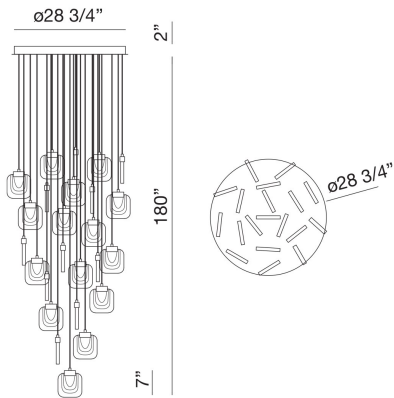

PAGET, 19-LIGHT 29IN INTEGRATED LED MULTI DROP CHANDELIER

PRODUCT DETAILS

No.	:	37192-023
Product Color	:	CHROME
Shade / Accent Colour	:	CHROME
Shade / Accent Material	:	GLASS
Diameter	:	28.75"
Height	:	7"
Overall Height	:	180"
Weight	:	73.9LBS

LIGHT SOURCE DETAILS

Number of Bulbs	:	19
Light Source	:	LED
Light Source Type	:	INTEGRATED LED
Input Voltage	:	120V
Bulb Voltage	:	120V
Socket Type	:	INTEGRATED
Wattage	:	19 X 95W
Total Wattage	:	95W
Delivered Lumens	:	3800LM
Kelvin	:	3000K
CRI	:	90
Bulb Included	:	YES
Dimmable	:	YES

OPTIONS AVAILABLE

ITEM NO.	FINISH	SHADE
37192-013	MATTE GOLD	CLEAR
37192-023	CHROME	CHROME

TECHNICAL DETAILS

Hanging Support Type	:	WIRE
Canopy / Backplate Height	:	2"
Canopy / Backplate Dia.	:	28.75"
IP Rating	:	IP22
Approval	:	<input type="checkbox"/>
Beam Angle	:	360