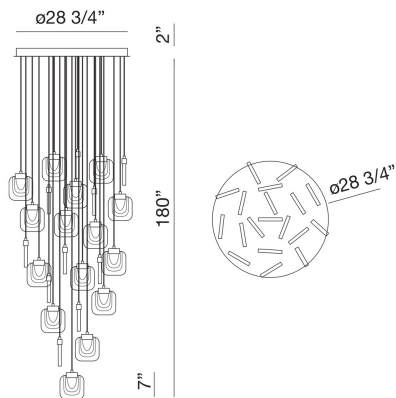

PAGET, 19-LIGHT 29IN INTEGRATED LED MULTI DROP CHANDELIER

PRODUCT DETAILS

No.	:	37192-013
Product Color	:	MATTE GOLD
Product Material	:	METAL
Shade / Accent Colour	:	CLEAR
Shade / Accent Material	:	GLASS
Diameter	:	28.75"
Height	:	7"
Overall Height	:	180"
Weight	:	73.9LBS

LIGHT SOURCE DETAILS

Number of Bulbs	:	19
Light Source	:	LED
Light Source Type	:	INTEGRATED LED
Input Voltage	:	120V
Bulb Voltage	:	120V
Socket Type	:	INTEGRATED
Wattage	:	19 X 95W
Total Wattage	:	95W
Delivered Lumens	:	3800LM
Kelvin	:	3000K
CRI	:	90
Bulb Included	:	YES
Dimmable	:	YES

OPTIONS AVAILABLE

ITEM NO.	FINISH	SHADE
37192-013	MATTE GOLD	CLEAR
37192-023	CHROME	CHROME

TECHNICAL DETAILS

Hanging Support Type	:	WIRE
Canopy / Backplate Height	:	2"
Canopy / Backplate Dia.	:	28.75"
IP Rating	:	IP22
Approval	:	
Beam Angle	:	360