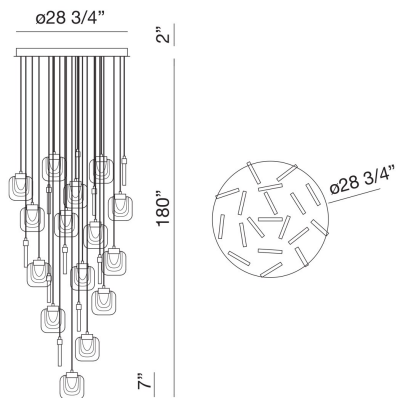

PAGET, 19-LIGHT 29IN INTEGRATED LED MULTI DROP CHANDELIER

PRODUCT DETAILS

No.	:	37192-013
Product Color	:	MATTE GOLD
Product Material	:	METAL
Shade / Accent Colour	:	CLEAR
Shade / Accent Material	:	GLASS
Diameter	:	28.75"
Height	:	7"
Overall Height	:	180"
Weight	:	73.9LBS

LIGHT SOURCE DETAILS

Number of Bulbs	:	19
Light Source	:	LED
Light Source Type	:	INTEGRATED LED
Input Voltage	:	120V
Bulb Voltage	:	120V
Socket Type	:	INTEGRATED
Wattage	:	19 X 95W
Total Wattage	:	95W
Delivered Lumens	:	3800LM
Kelvin	:	3000K
CRI	:	90
Bulb Included	:	YES
Dimmable	:	YES

OPTIONS AVAILABLE

ITEM NO.	FINISH	SHADE
37192-013	MATTE GOLD	CLEAR
37192-023	CHROME	CHROME

TECHNICAL DETAILS

Hanging Support Type	:	WIRE
Canopy / Backplate Height	:	2"
Canopy / Backplate Dia.	:	28.75"
IP Rating	:	IP22
Approval	:	<input type="checkbox"/>
Beam Angle	:	360