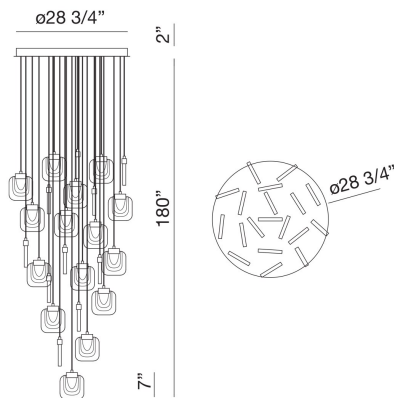

PAGET, 19-LIGHT 29IN INTEGRATED LED MULTI DROP CHANDELIER

PRODUCT DETAILS

No.	:	37192-013
Product Color	:	MATTE GOLD
Product Material	:	METAL
Shade / Accent Colour	:	CLEAR
Shade / Accent Material	:	GLASS
Diameter	:	28.75"
Height	:	7"
Overall Height	:	180"
Weight	:	73.9LBS

LIGHT SOURCE DETAILS

Number of Bulbs	:	19
Light Source	:	LED
Light Source Type	:	INTEGRATED LED
Input Voltage	:	120V
Bulb Voltage	:	120V
Socket Type	:	INTEGRATED
Wattage	:	19 X 95W
Total Wattage	:	95W
Delivered Lumens	:	3800LM
Kelvin	:	3000K
CRI	:	90
Bulb Included	:	YES
Dimmable	:	YES

OPTIONS AVAILABLE

ITEM NO.	FINISH	SHADE
37192-013	MATTE GOLD	CLEAR
37192-023	CHROME	CHROME

TECHNICAL DETAILS

Hanging Support Type	:	WIRE
Canopy / Backplate Height	:	2"
Canopy / Backplate Dia.	:	28.75"
IP Rating	:	IP22
Approval	:	
Beam Angle	:	360