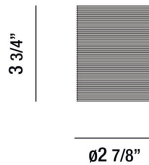

PROJECT INFORMATION

Job Name: Date: Category:

Comments: