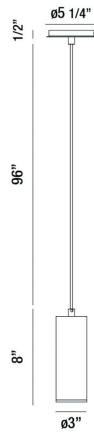

### PRODUCT DETAILS

No.	:	37182-038
Product Color	:	GOLD
Product Material	:	METAL
Shade / Accent Colour	:	GOLD
Shade / Accent Material	:	METAL
Diameter	:	3"
Height	:	8"
Overall Height	:	104"
Weight	:	2.6lbs

### LIGHT SOURCE DETAILS

Light Source Type	:	INTEGRATED LED
Input Voltage	:	120V
Bulb Voltage	:	120V
Socket Type	:	LED
Total Wattage	:	7W
Delivered Lumens	:	300lm
Kelvin	:	3000K
CRI	:	90+
Dimmable	:	Yes

### OPTIONS AVAILABLE

ITEM NO.	FINISH	SHADE
37182-014	WHITE	WHITE
37182-021	BLACK	BLACK
37182-038	GOLD	GOLD

### TECHNICAL DETAILS

Hanging Support Type	:	WIRE
Hanging Support Length	:	96"
Canopy / Backplate Height	:	0.5"
Canopy / Backplate Dia.	:	5.25"
Location	:	DRY
Approval	:	
Title 24	:	Yes