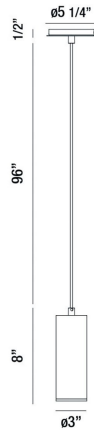

NEPTUNE, 8IN INTEGRATED LED MINI PENDANT

PRODUCT DETAILS

No.	:	37182-014
Product Color	:	MATTE BLACK
Product Material	:	METAL
Shade / Accent Colour	:	WHITE
Shade / Accent Material	:	STEEL
Diameter	:	3"
Height	:	8"
Overall Height	:	104"
Weight	:	2.6LBS

LIGHT SOURCE DETAILS

Number of Bulbs	:	1
Light Source	:	LED
Light Source Type	:	INTEGRATED LED
Input Voltage	:	120V
Bulb Voltage	:	120V
Socket Type	:	INTEGRATED
Wattage	:	1 X 7W
Total Wattage	:	7W
Delivered Lumens	:	300LM
Kelvin	:	3000K
CRI	:	90
Bulb Included	:	YES
Dimmable	:	YES

OPTIONS AVAILABLE

ITEM NO.	FINISH	SHADE
37182-014	MATTE BLACK	WHITE
37182-021	MATTE BLACK	BLACK
37182-038	GOLD	GOLD

TECHNICAL DETAILS

Hanging Support Type	:	WIRE
Canopy / Backplate Height	:	1"
Canopy / Backplate Dia.	:	9.5"
IP Rating	:	IP22
Location	:	DRY
Approval	:	
Beam Angle	:	360