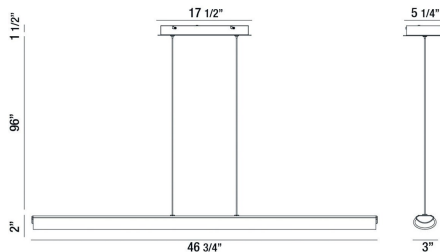

## LANDOR, 47" LINEAR PENDANT

### PRODUCT DETAILS

No.	:	37161-019
Product Color	:	CHROME
Product Material	:	METAL
Shade / Accent Material	:	ACRYLIC TUBE
Length	:	46.75"
Width	:	3"
Height	:	2"
Overall Height	:	99.5"
Weight	:	7.6LBS

### TECHNICAL DETAILS

Hanging Support Type	:	WIRE
Hanging Support Length	:	96"
Canopy / Backplate Length	:	17.25"
Canopy / Backplate Height	:	1.25"
Canopy / Backplate Width	:	5.25"
Location	:	DRY
Title 24	:	YES