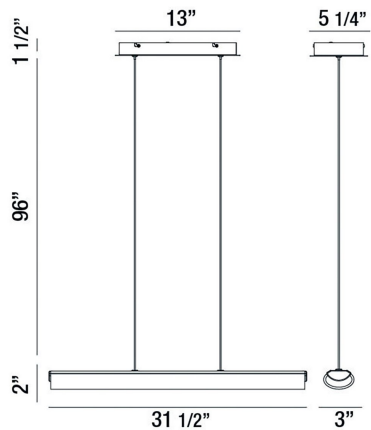

LANDOR, 32" LINEAR PENDANT

PRODUCT DETAILS

No.	:	37160-012
Product Color	:	CHROME
Product Material	:	METAL
Shade / Accent Material	:	ACRYLIC TUBE
Length	:	31.5"
Width	:	3"
Height	:	2"
Overall Height	:	99.5"
Weight	:	5.4LBS

LIGHT SOURCE DETAILS

Number of Bulbs	:	1
Light Source	:	LED
Light Source Type	:	INTEGRATED LED
Input Voltage	:	120V
Bulb Voltage	:	120V
Socket Type	:	LED
Wattage	:	1 X 24W
Total Wattage	:	24W
Delivered Lumens	:	1200LM
Kelvin	:	3000K
CRI	:	90+
Bulb Included	:	NO
Dimmable	:	YES

OPTIONS AVAILABLE

ITEM NO. 37160-012	FINISH CHROME	SHADE WHITE
------------------------------	-------------------------	-----------------------

TECHNICAL DETAILS

Hanging Support Type	:	WIRE
Hanging Support Length	:	96"
Canopy / Backplate Length	:	13"
Canopy / Backplate Height	:	1.5"
Canopy / Backplate Width	:	5.25"
Location	:	DRY
Approval	:	