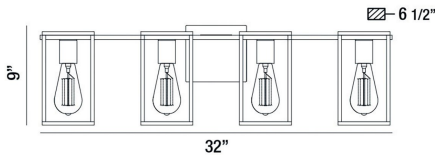

TECHNICAL DETAILS

PROJECT INFORMATION

Job Name: Date: Category:

Comments: