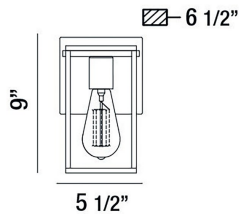

TECHNICAL DETAILS

PROJECT INFORMATION

Job Name: Date: Type:

Comments: