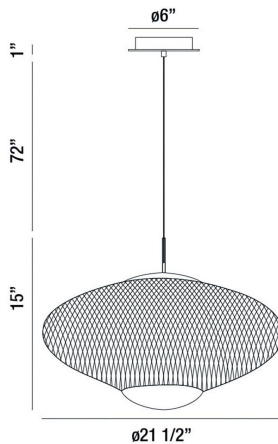

PARK, 22" ROUND PENDANT

PRODUCT DETAILS

No.	:	37107-017
Product Color	:	BLACK
Product Material	:	METAL
Shade / Accent Colour	:	GOLD
Shade / Accent Material	:	METAL
Diameter	:	21.5"
Height	:	15"
Overall Height	:	88"
Weight	:	4lbs

LIGHT SOURCE DETAILS

Number of Bulbs	:	2 / 2
Light Source	:	LED / LED
Light Source Type	:	INTEGRATED LED / INTEGRATED LED
Input Voltage	:	120 / 120V
Bulb Voltage	:	120 / 120V
Socket Type	:	LED / LED
Wattage	:	12 / 12W
Total Wattage	:	12 / 12W
Delivered Lumens	:	680 / 680lm
Kelvin	:	3000 / 3000K
CRI	:	85+ / 85+
Bulb Included	:	Yes / Yes
Dimmable	:	Yes / Yes

OPTIONS AVAILABLE

ITEM NO.	FINISH	SHADE
37107-017	BLACK	GOLD
37107-017	BLACK	GOLD

TECHNICAL DETAILS

Hanging Support Type	:	WIRE
Hanging Support Length	:	72"
Canopy / Backplate Height	:	1"
Canopy / Backplate Dia.	:	6"
IP Rating	:	IP20
Location	:	DRY
Title 24	:	Yes