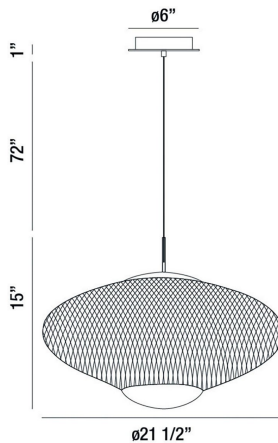

PARK, 22IN INTEGRATED LED PENDANT

PRODUCT DETAILS

No.	:	37107-017
Product Color	:	MATTE BLACK
Product Material	:	METAL
Shade / Accent Colour	:	GOLD
Shade / Accent Material	:	ALUMINUM
Diameter	:	21.5"
Height	:	15"
Overall Height	:	88"
Weight	:	4.7LBS

LIGHT SOURCE DETAILS

Number of Bulbs	:	2
Light Source	:	LED
Light Source Type	:	INTEGRATED LED
Input Voltage	:	120V
Bulb Voltage	:	120V
Socket Type	:	INTEGRATED
Wattage	:	2 X 12W
Total Wattage	:	12W
Delivered Lumens	:	680LM
Kelvin	:	3000K
CRI	:	85
Bulb Included	:	YES
Dimmable	:	YES

OPTIONS AVAILABLE

ITEM NO.	FINISH	SHADE
37107-017	MATTE BLACK	GOLD

TECHNICAL DETAILS

Hanging Support Type	:	WIRE
Canopy / Backplate Height	:	1.25"
Canopy / Backplate Dia.	:	5"
IP Rating	:	IP22
Location	:	DRY
Title 24	:	YES
Beam Angle	:	360